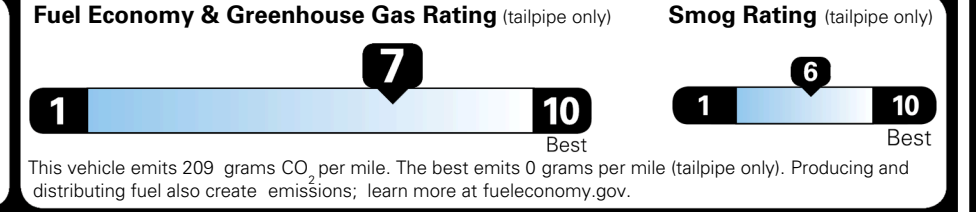

TOTAL ADDITIONAL WEIGHT: 13.8

EPA DOT Fuel Economy and Environment

Gasoline Vehicle

You save \$2,500
 in fuel costs over 5 years compared to the average new vehicle.

Annual fuel cost
\$1,200

Actual results will vary for many reasons, including driving conditions and how you drive and maintain your vehicle. The average new vehicle gets 29 MPG and costs \$8,500 to fuel over 5 years. Cost estimates are based on 15,000 miles per year at \$ 3.30 per gallon. MPGe is miles per gasoline gallon equivalent. Vehicle emissions are a significant cause of climate change and smog.