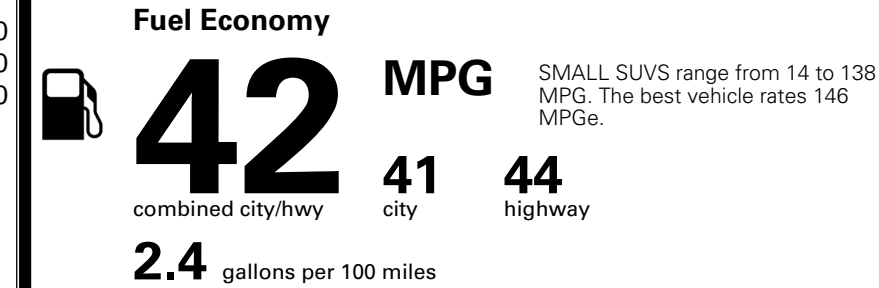

INLAND FREIGHT AND HANDLING

\$ 1,495.00

TOTAL MANUFACTURER'S SUGGESTED RETAIL PRICE ▶

\$ 32,790.00

*Additional terms and conditions apply.
 **Kia Connect may be currently unavailable for some Model Year 2022 and newer vehicles sold or purchased in Massachusetts; please see owners.kia.com for more information.
 NOTE: When you purchase this vehicle, Kia America, Inc. collects personal information you provide to the dealership. For information on our collection and use of personal information and your rights, please see our Privacy Policy on www.kia.com.

TOTAL ADDITIONAL WEIGHT: 13.8

EPA DOT Fuel Economy and Environment

Gasoline Vehicle

You save \$2,500
 in fuel costs over 5 years compared to the average new vehicle.

Annual fuel cost
\$1,200

Actual results will vary for many reasons, including driving conditions and how you drive and maintain your vehicle. The average new vehicle gets 29 MPG and costs \$8,500 to fuel over 5 years. Cost estimates are based on 15,000 miles per year at \$ 3.30 per gallon. MPGe is miles per gasoline gallon equivalent. Vehicle emissions are a significant cause of climate change and smog.