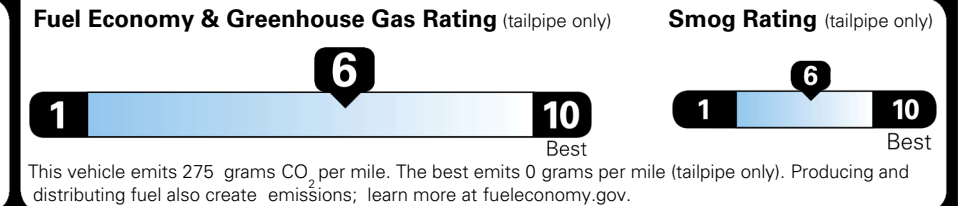

Actual results will vary for many reasons, including driving conditions and how you drive and maintain your vehicle. The average new vehicle gets 29 MPG and costs $8,500 to fuel over 5 years. Cost estimates are based on 15,000 miles per year at $ 3.30 per gallon. MPGe is miles per gasoline gallon equivalent. Vehicle emissions are a significant cause of climate change and smog.

fueleconomy.gov

Calculate personalized estimates and compare vehicles

GOVERNMENT 5-STAR SAFETY RATINGS

Overall Vehicle Score	Not Rated
Based on the combined rating of frontal, side and rollover. Should ONLY be compared to other vehicles of similar size and weight.	
Frontal	Driver ★ ★ ★ ★ ★
Crash	Passenger ★ ★ ★ ★
Based on the risk of injury in a frontal impact. Should ONLY be compared to other vehicles of similar size and weight.	
Side	Front seat Not Rated
Crash	Rear seat Not Rated
Star ratings based on the risk of injury in a side impact.	
Rollover	★ ★ ★ ★
Star ratings based on the risk of rollover in a single-vehicle crash.	

Star ratings range from 1 to 5 stars (★★★★★) with 5 being the highest.
Source: National Highway Traffic Safety Administration (NHTSA).
www.safercar.gov or 1-888-327-4236

Manufacturer's suggested retail price includes Manufacturer's recommended pre-delivery service. License and title fees, state and local taxes and other dealer installed options and accessories are not included in the manufacturer's suggested retail price.

PARTS CONTENT INFORMATION

FOR VEHICLES IN THIS CAR LINE U.S./CANADIAN PARTS CONTENT: 2 %

MAJOR SOURCES OF FOREIGN PARTS: KOREA: 90%

NOTE: PARTS CONTENT DOES NOT INCLUDE FINAL ASSEMBLY, DISTRIBUTION, OR OTHER NON-PARTS COSTS.

FOR THIS VEHICLE FINAL ASSEMBLY POINT: GWANGMYEONG, KOREA

COUNTRY OF ORIGIN ENGINE (MOTOR):

KOREA

TRANSMISSION:

KOREA