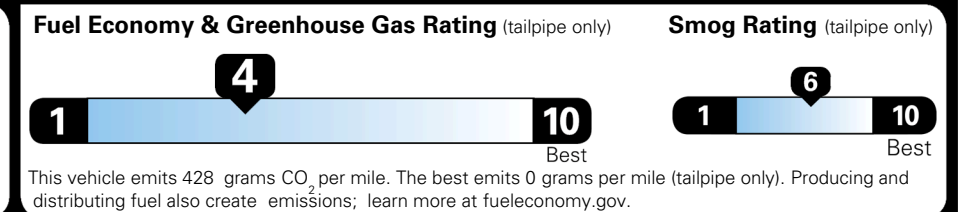

EPA DOT Fuel Economy and Environment

Gasoline Vehicle

You spend **\$3,250** more in fuel costs over 5 years compared to the average new vehicle.

Annual fuel cost **\$2,350**

Actual results will vary for many reasons, including driving conditions and how you drive and maintain your vehicle. The average new vehicle gets 29 MPG and costs \$8,500 to fuel over 5 years. Cost estimates are based on 15,000 miles per year at \$ 3.30 per gallon. MPGe is miles per gasoline gallon equivalent. Vehicle emissions are a significant cause of climate change and smog.