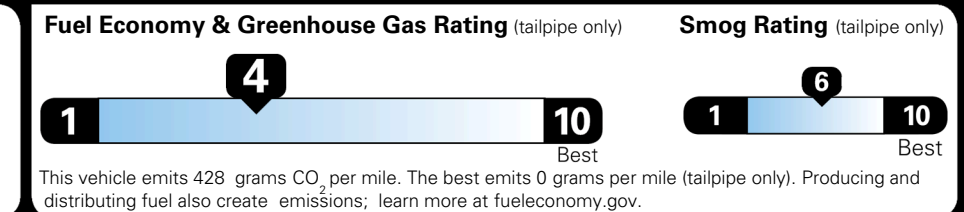

Gasoline Vehicle

You spend $3,250 more in fuel costs over 5 years
compared to the average new vehicle.

Annual fuel cost $2,350