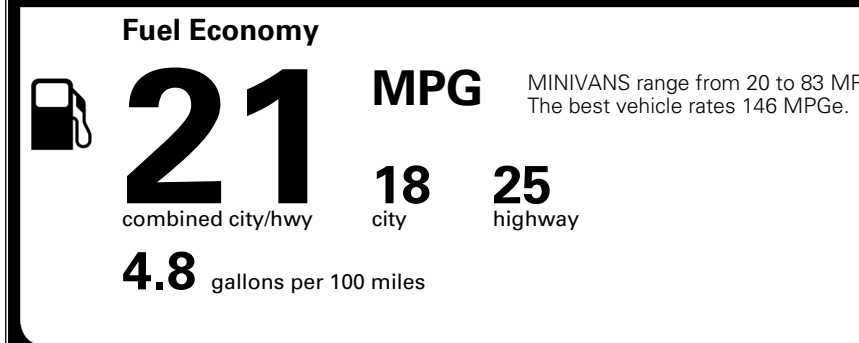

EPA DOT Fuel Economy and Environment