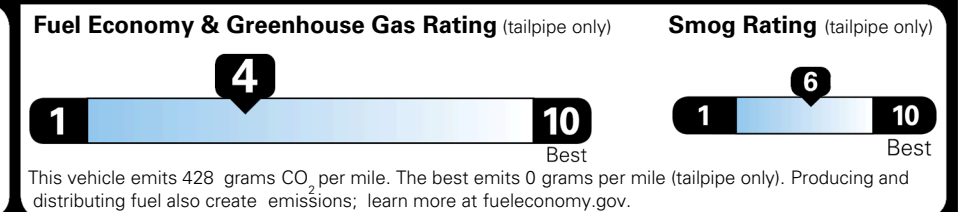

### EPA DOT Fuel Economy and Environment

Gasoline Vehicle

**You spend \$3,250 more in fuel costs over 5 years** compared to the average new vehicle.

**Annual fuel cost \$2,350**

Actual results will vary for many reasons, including driving conditions and how you drive and maintain your vehicle. The average new vehicle gets 29 MPG and costs \$8,500 to fuel over 5 years. Cost estimates are based on 15,000 miles per year at \$ 3.30 per gallon. MPGe is miles per gasoline gallon equivalent. Vehicle emissions are a significant cause of climate change and smog.