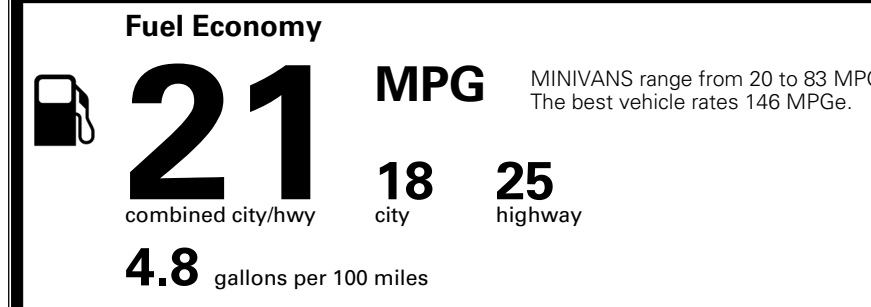

### EPA DOT Fuel Economy and Environment

Gasoline Vehicle

**You spend \$3,250 more in fuel costs over 5 years** compared to the average new vehicle.

**Annual fuel cost \$2,350**

Actual results will vary for many reasons, including driving conditions and how you drive and maintain your vehicle. The average new vehicle gets 29 MPG and costs \$8,500 to fuel over 5 years. Cost estimates are based on 15,000 miles per year at \$ 3.30 per gallon. MPGe is miles per gasoline gallon equivalent. Vehicle emissions are a significant cause of climate change and smog.