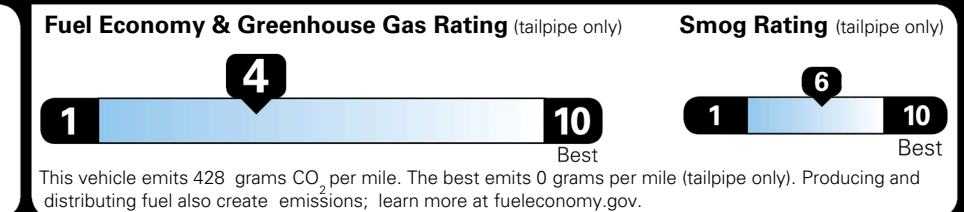

TOTAL ADDITIONAL WEIGHT: 11.9

EPA DOT Fuel Economy and Environment

Gasoline Vehicle

You spend \$3,250 more in fuel costs over 5 years compared to the average new vehicle.

Annual fuel cost \$2,350

Actual results will vary for many reasons, including driving conditions and how you drive and maintain your vehicle. The average new vehicle gets 29 MPG and costs \$8,500 to fuel over 5 years. Cost estimates are based on 15,000 miles per year at \$ 3.30 per gallon. MPGe is miles per gasoline gallon equivalent. Vehicle emissions are a significant cause of climate change and smog.