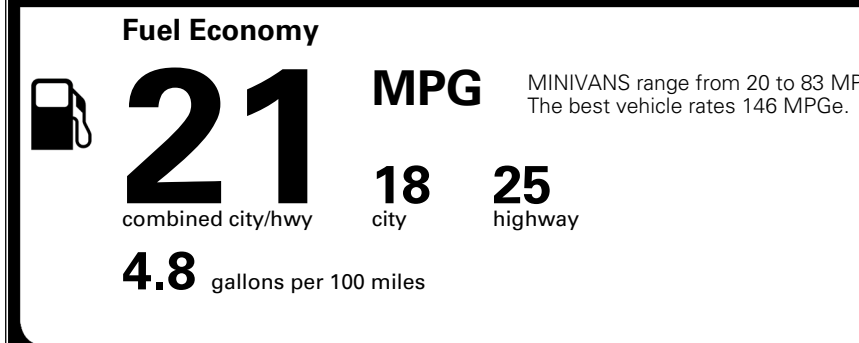

\$495.00
 \$285.00
 \$65.00

MSRP INCLUDING OPTIONS

\$ 47,335.00

INLAND FREIGHT AND HANDLING

\$ 1,545.00

TOTAL MANUFACTURER'S SUGGESTED RETAIL PRICE ▶

\$ 48,880.00

*Additional terms and conditions apply.
 **Kia Connect may be currently unavailable for some Model Year 2022 and newer vehicles sold or purchased in Massachusetts; please see owners.kia.com for more information.
 NOTE: When you purchase this vehicle, Kia America, Inc. collects personal information you provide to the dealership. For information on our collection and use of personal information and your rights, please see our Privacy Policy on www.kia.com.

TOTAL ADDITIONAL WEIGHT: 11.9

EPA DOT Fuel Economy and Environment

Gasoline Vehicle

You spend \$3,250 more in fuel costs over 5 years compared to the average new vehicle.

Annual fuel cost \$2,350

Actual results will vary for many reasons, including driving conditions and how you drive and maintain your vehicle. The average new vehicle gets 29 MPG and costs \$8,500 to fuel over 5 years. Cost estimates are based on 15,000 miles per year at \$ 3.30 per gallon. MPGe is miles per gasoline gallon equivalent. Vehicle emissions are a significant cause of climate change and smog.