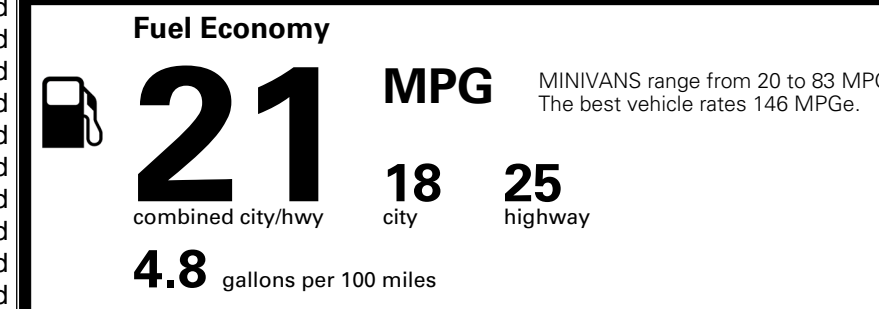

\$495.00
 \$2,500.00
 Included
 \$315.00
 \$65.00

MSRP INCLUDING OPTIONS

\$ 54,865.00

INLAND FREIGHT AND HANDLING

\$ 1,545.00

TOTAL MANUFACTURER'S SUGGESTED RETAIL PRICE ▶

\$ 56,410.00

TOTAL ADDITIONAL WEIGHT: 10.6

EPA DOT Fuel Economy and Environment

Gasoline Vehicle

You spend \$3,250 more in fuel costs over 5 years compared to the average new vehicle.

Annual fuel cost \$2,350

Actual results will vary for many reasons, including driving conditions and how you drive and maintain your vehicle. The average new vehicle gets 29 MPG and costs \$8,500 to fuel over 5 years. Cost estimates are based on 15,000 miles per year at \$ 3.30 per gallon. MPGe is miles per gasoline gallon equivalent. Vehicle emissions are a significant cause of climate change and smog.