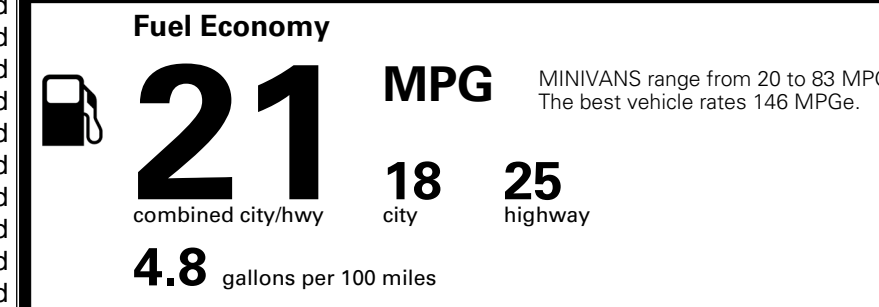

\$495.00
 \$2,500.00
 Included
 \$315.00
 \$285.00

MSRP INCLUDING OPTIONS

\$ 55,085.00

INLAND FREIGHT AND HANDLING

\$ 1,545.00

TOTAL MANUFACTURER'S SUGGESTED RETAIL PRICE ▶

\$ 56,630.00

TOTAL ADDITIONAL WEIGHT: 26.0

EPA DOT Fuel Economy and Environment

Gasoline Vehicle

You spend \$3,250 more in fuel costs over 5 years compared to the average new vehicle.

Annual fuel cost \$2,350

Actual results will vary for many reasons, including driving conditions and how you drive and maintain your vehicle. The average new vehicle gets 29 MPG and costs \$8,500 to fuel over 5 years. Cost estimates are based on 15,000 miles per year at \$ 3.30 per gallon. MPGe is miles per gasoline gallon equivalent. Vehicle emissions are a significant cause of climate change and smog.