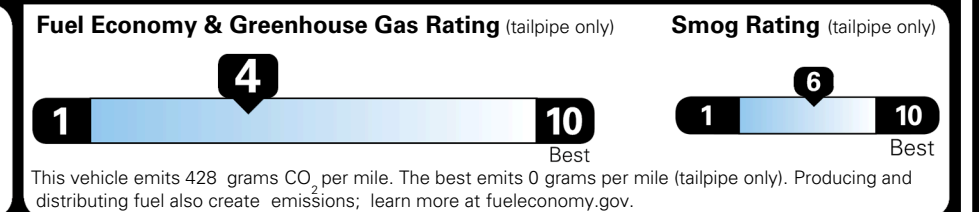

\$495.00
 \$2,500.00
 Included
 \$315.00
 \$285.00

MSRP INCLUDING OPTIONS

\$ 55,085.00

INLAND FREIGHT AND HANDLING

\$ 1,545.00

TOTAL MANUFACTURER'S SUGGESTED RETAIL PRICE ▶

\$ 56,630.00

TOTAL ADDITIONAL WEIGHT: 26.0

EPA DOT Fuel Economy and Environment

Gasoline Vehicle

You spend \$3,250 more in fuel costs over 5 years compared to the average new vehicle.

Annual fuel cost \$2,350

Actual results will vary for many reasons, including driving conditions and how you drive and maintain your vehicle. The average new vehicle gets 29 MPG and costs \$8,500 to fuel over 5 years. Cost estimates are based on 15,000 miles per year at \$ 3.30 per gallon. MPGe is miles per gasoline gallon equivalent. Vehicle emissions are a significant cause of climate change and smog.