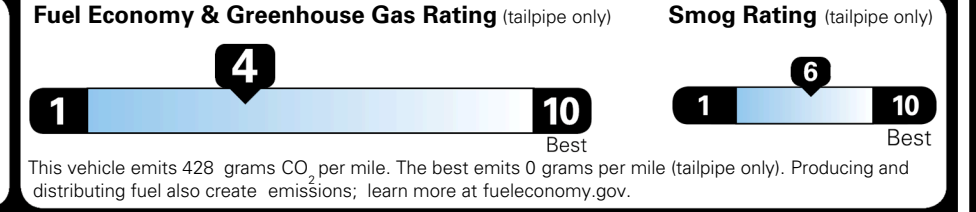

TOTAL ADDITIONAL WEIGHT: 10.6

EPA DOT Fuel Economy and Environment

Gasoline Vehicle

You spend
\$3,250
 more in fuel costs
 over 5 years
 compared to the
 average new vehicle.

Annual fuel cost
\$2,350

Actual results will vary for many reasons, including driving conditions and how you drive and maintain your vehicle. The average new vehicle gets 29 MPG and costs \$8,500 to fuel over 5 years. Cost estimates are based on 15,000 miles per year at \$ 3.30 per gallon. MPGe is miles per gasoline gallon equivalent. Vehicle emissions are a significant cause of climate change and smog.