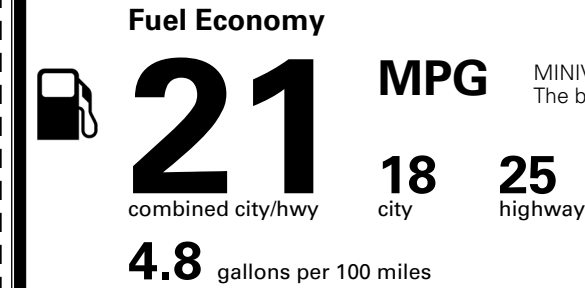

\$495.00
 \$2,500.00
 Included
 \$315.00
 \$65.00

MSRP INCLUDING OPTIONS

\$ 54,865.00

INLAND FREIGHT AND HANDLING

\$ 1,545.00

TOTAL MANUFACTURER'S SUGGESTED RETAIL PRICE ▶

\$ 56,410.00

*Additional terms and conditions apply.
 **Kia Connect may be currently unavailable for some Model Year 2022 and newer vehicles sold or purchased in Massachusetts; please see owners.kia.com for more information.
 NOTE: When you purchase this vehicle, Kia America, Inc. collects personal information you provide to the dealership. For information on our collection and use of personal information and your rights, please see our Privacy Policy on www.kia.com.

TOTAL ADDITIONAL WEIGHT: 10.6

EPA DOT Fuel Economy and Environment

Gasoline Vehicle

You spend
\$3,250
 more in fuel costs
 over 5 years
 compared to the
 average new vehicle.

Annual fuel cost
\$2,350

Actual results will vary for many reasons, including driving conditions and how you drive and maintain your vehicle. The average new vehicle gets 29 MPG and costs \$8,500 to fuel over 5 years. Cost estimates are based on 15,000 miles per year at \$ 3.30 per gallon. MPGe is miles per gasoline gallon equivalent. Vehicle emissions are a significant cause of climate change and smog.