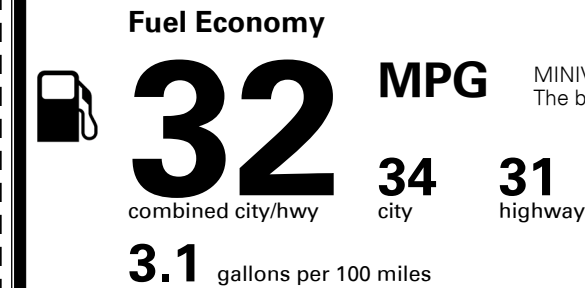

\$ 43,685.00

INLAND FREIGHT AND HANDLING

\$ 1,435.00

TOTAL MANUFACTURER'S SUGGESTED RETAIL PRICE ▶

\$ 45,120.00

TOTAL ADDITIONAL WEIGHT:

EPA DOT Fuel Economy and Environment

Gasoline Vehicle

MINIVANS range from 20 to 83 MPG. The best vehicle rates 146 MPGe.

You save \$750
 in fuel costs over 5 years compared to the average new vehicle.

Annual fuel cost **\$1,550**

This vehicle emits 275 grams CO₂ per mile. The best emits 0 grams per mile (tailpipe only). Producing and distributing fuel also create emissions; learn more at fueleconomy.gov.