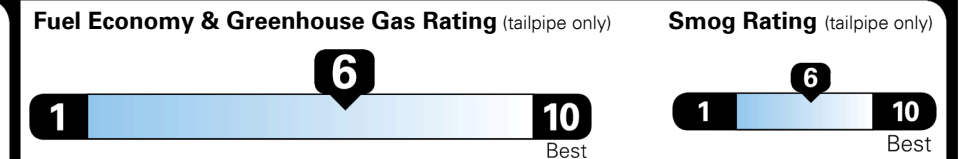

Included
 Included
 Included
 Included
 Included
 Included
 Included
 Included
 Included

ADDITIONAL INSTALLED EQUIPMENT:
 (In addition to or in place of standard features)
 Ivory Silver Paint

\$495.00

MSRP INCLUDING OPTIONS

\$ 43,685.00

INLAND FREIGHT AND HANDLING

\$ 1,435.00

TOTAL MANUFACTURER'S SUGGESTED RETAIL PRICE ▶

\$ 45,120.00

TOTAL ADDITIONAL WEIGHT:

EPA DOT Fuel Economy and Environment

Gasoline Vehicle

MINIVANS range from 20 to 83 MPG. The best vehicle rates 146 MPGe.

You save \$750
 in fuel costs over 5 years compared to the average new vehicle.

Annual fuel cost **\$1,550**

This vehicle emits 275 grams CO₂ per mile. The best emits 0 grams per mile (tailpipe only). Producing and distributing fuel also create emissions; learn more at fueleconomy.gov.