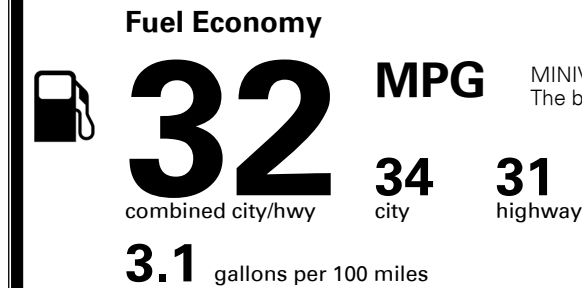

EPA DOT Fuel Economy and Environment

Gasoline Vehicle

MINIVANS range from 20 to 83 MPG. The best vehicle rates 146 MPGe.

You save $750
in fuel costs over 5 years compared to the average new vehicle.

Annual fuel cost
$1,550

Fuel Economy & Greenhouse Gas Rating (tailpipe only) Smog Rating (tailpipe only)