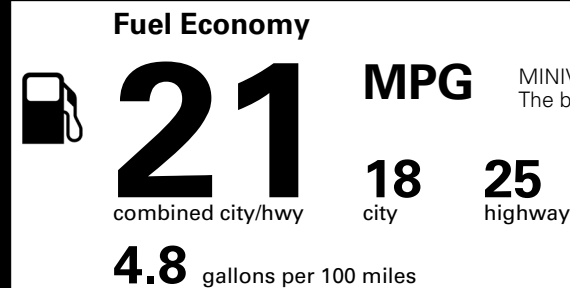

\$285.00
 \$65.00
 \$80.00

MSRP INCLUDING OPTIONS

\$ 42,020.00

INLAND FREIGHT AND HANDLING

\$ 1,545.00

TOTAL MANUFACTURER'S SUGGESTED RETAIL PRICE ▶

\$ 43,565.00

TOTAL ADDITIONAL WEIGHT: 12.6

EPA DOT Fuel Economy and Environment

Gasoline Vehicle

MINIVANS range from 20 to 83 MPG. The best vehicle rates 146 MPGe.

You spend **\$3,250** more in fuel costs over 5 years compared to the average new vehicle.