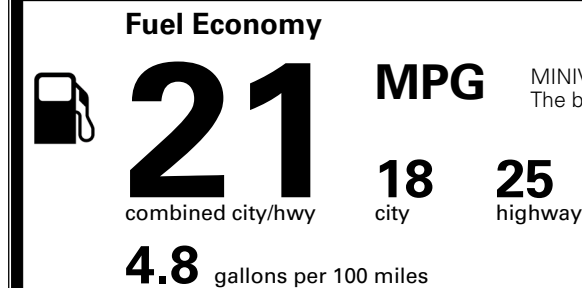

EPA DOT Fuel Economy and Environment

Gasoline Vehicle

MINIVANS range from 20 to 83 MPG. The best vehicle rates 146 MPGe.

You spend **$3,250** more in fuel costs over 5 years compared to the average new vehicle.

Annual fuel cost **$2,350**