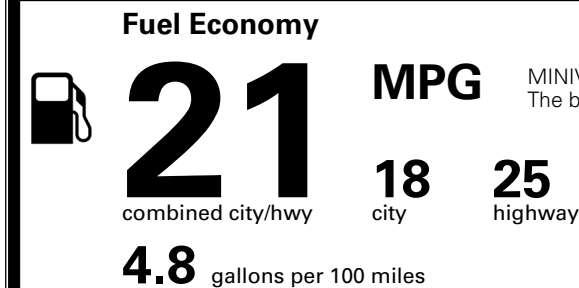

EPA DOT Fuel Economy and Environment

Gasoline Vehicle