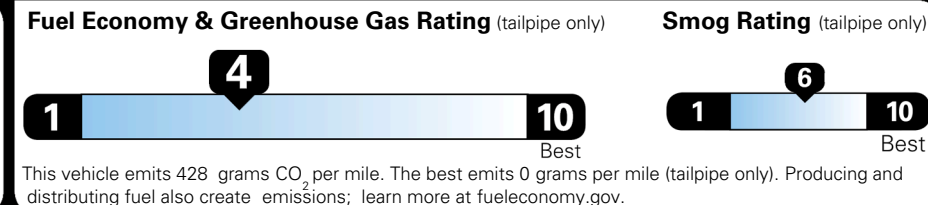

EPA DOT Fuel Economy and Environment

Gasoline Vehicle

You spend \$3,250 more in fuel costs over 5 years compared to the average new vehicle.

Annual fuel cost \$2,350

Actual results will vary for many reasons, including driving conditions and how you drive and maintain your vehicle. The average new vehicle gets 29 MPG and costs \$8,500 to fuel over 5 years. Cost estimates are based on 15,000 miles per year at \$ 3.30 per gallon. MPGe is miles per gasoline gallon equivalent. Vehicle emissions are a significant cause of climate change and smog.