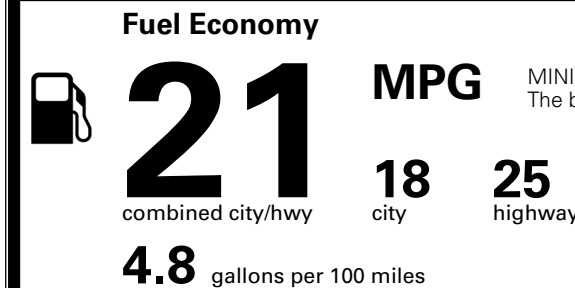

EPA DOT Fuel Economy and Environment

Gasoline Vehicle

MINIVANS range from 20 to 83 MPG. The best vehicle rates 146 MPGe.

You spend
$3,250
more in fuel costs
over 5 years
compared to the
average new vehicle.

Annual fuel cost
$2,350