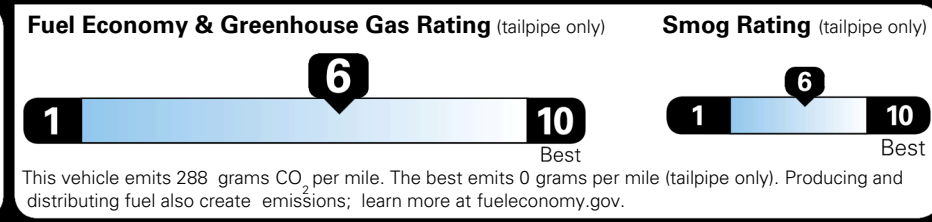

EPA DOT Fuel Economy and Environment

Gasoline Vehicle

You save \$500
 in fuel costs over 5 years compared to the average new vehicle.

Annual fuel cost \$1,600

Actual results will vary for many reasons, including driving conditions and how you drive and maintain your vehicle. The average new vehicle gets 29 MPG and costs \$8,500 to fuel over 5 years. Cost estimates are based on 15,000 miles per year at \$ 3.30 per gallon. MPGe is miles per gasoline gallon equivalent. Vehicle emissions are a significant cause of climate change and smog.