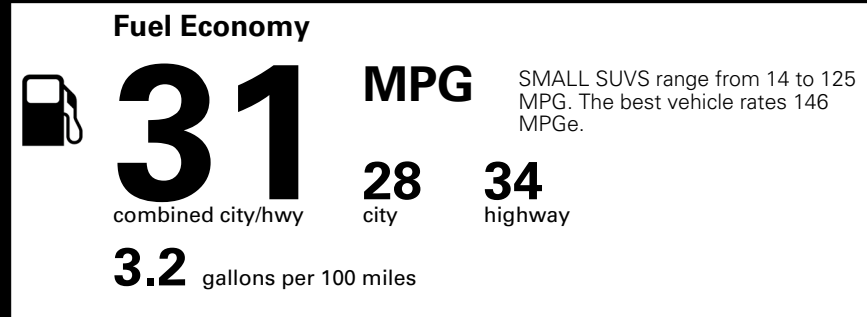

EPA DOT Fuel Economy and Environment

Gasoline Vehicle

You save \$500
 in fuel costs over 5 years compared to the average new vehicle.

Annual fuel cost \$1,600

Actual results will vary for many reasons, including driving conditions and how you drive and maintain your vehicle. The average new vehicle gets 29 MPG and costs \$8,500 to fuel over 5 years. Cost estimates are based on 15,000 miles per year at \$ 3.30 per gallon. MPGe is miles per gasoline gallon equivalent. Vehicle emissions are a significant cause of climate change and smog.