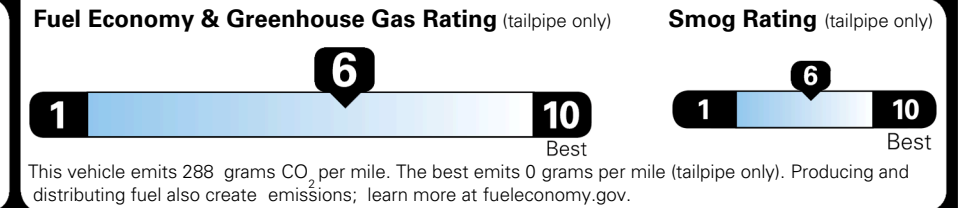

MSRP INCLUDING OPTIONS \$ 27,750.00

INLAND FREIGHT AND HANDLING \$ 1,495.00

TOTAL MANUFACTURER'S SUGGESTED RETAIL PRICE ▶ \$ 29,245.00

TOTAL ADDITIONAL WEIGHT: 8.3

*Additional terms and conditions apply.
 **Kia Connect may be currently unavailable for some Model Year 2022 and newer vehicles sold or purchased in Massachusetts; please see owners.kia.com for more information.
 NOTE: When you purchase this vehicle, Kia America, Inc. collects personal information you provide to the dealership. For information on our collection and use of personal information and your rights, please see our Privacy Policy on www.kia.com.

EPA DOT Fuel Economy and Environment

Gasoline Vehicle

You save \$500
 in fuel costs over 5 years compared to the average new vehicle.

Annual fuel cost \$1,600

Actual results will vary for many reasons, including driving conditions and how you drive and maintain your vehicle. The average new vehicle gets 29 MPG and costs \$8,500 to fuel over 5 years. Cost estimates are based on 15,000 miles per year at \$ 3.30 per gallon. MPGe is miles per gasoline gallon equivalent. Vehicle emissions are a significant cause of climate change and smog.