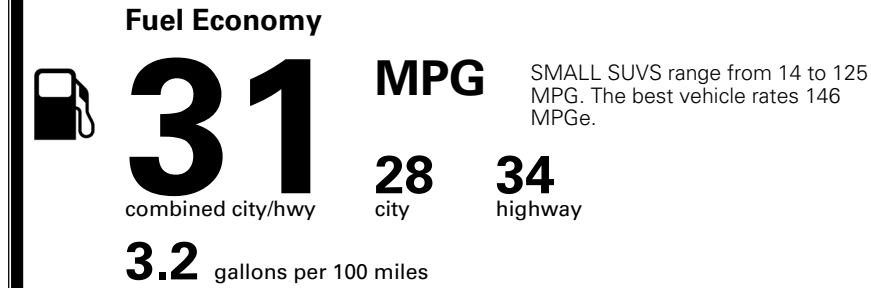

MANUFACTURER'S SUGGESTED RETAIL PRICE ▶

COMPARE EX FWD FEATURES

Added to/in place of standard S FWD features

- 10.25" Instrument Display
- SynTex Seating Material
- Heated Front Seats
- Power Driver's Seat w/ Power Lumbar
- Dual Illuminated Vanity Mirrors
- Wireless Phone Charger
- Parking Distance Warning - Reverse

ADDITIONAL INSTALLED EQUIPMENT: (In addition to or in place of standard features)

EX Sunroof Package $800.00
- Power Sunroof with Sunshade
- 17" Gloss Black Alloy Wheels
Carpeted Floor Mats $200.00
Cargo Net, Floor Style $60.00
First Aid Kit, Small $45.00
Mud Guards $155.00

MSRP INCLUDING OPTIONS $ 27,750.00

INLAND FREIGHT AND HANDLING $ 1,495.00

TOTAL MANUFACTURER'S SUGGESTED RETAIL PRICE ▶ $ 29,245.00

TOTAL ADDITIONAL WEIGHT: 8.3

*Additional terms and conditions apply.
**Kia Connect may be currently unavailable for some Model Year 2022 and newer vehicles sold or purchased in Massachusetts; please see owners.kia.com for more information.
NOTE: When you purchase this vehicle, Kia America, Inc. collects personal information you provide to the dealership. For information on our collection and use of personal information and your rights, please see our Privacy Policy on www.kia.com.

EPA DOT Fuel Economy and Environment

Gasoline Vehicle

You save $500
in fuel costs over 5 years compared to the average new vehicle.

Annual fuel cost $1,600