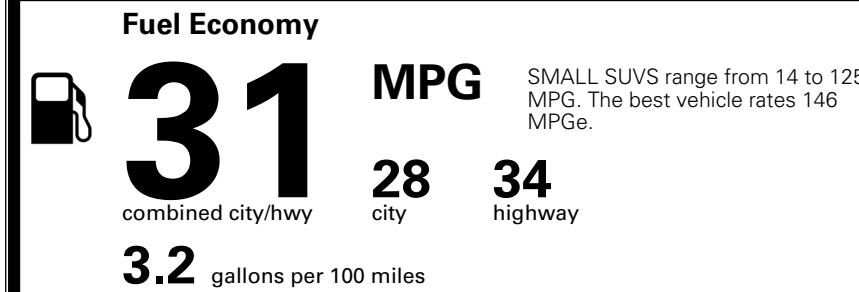

MANUFACTURER'S SUGGESTED RETAIL PRICE ▶ $ 26,490.00

COMPARE EX FWD FEATURES

Added to/in place of standard S FWD features

- 10.25" Instrument Display
- SynTex Seating Material
- Heated Front Seats
- Power Driver's Seat w/ Power Lumbar
- Dual Illuminated Vanity Mirrors
- Wireless Phone Charger
- Parking Distance Warning - Reverse

Included
Included
Included
Included
Included
Included
Included

ADDITIONAL INSTALLED EQUIPMENT: (In addition to or in place of standard features)

EX Sunroof Package
- Power Sunroof with Sunshade
- 17" Gloss Black Alloy Wheels
Carpeted Floor Mats
Cargo Net, Floor Style
Cargo Tray, Reversible
Mud Guards

$800.00
$200.00
$60.00
$140.00
$155.00

MSRP INCLUDING OPTIONS

$ 27,845.00

INLAND FREIGHT AND HANDLING

$ 1,495.00

TOTAL MANUFACTURER'S SUGGESTED RETAIL PRICE ▶ $ 29,340.00

TOTAL ADDITIONAL WEIGHT: 11.1

*Additional terms and conditions apply.
**Kia Connect may be currently unavailable for some Model Year 2022 and newer vehicles sold or purchased in Massachusetts; please see owners.kia.com for more information.
NOTE: When you purchase this vehicle, Kia America, Inc. collects personal information you provide to the dealership. For information on our collection and use of personal information and your rights, please see our Privacy Policy on www.kia.com.

EPA DOT Fuel Economy and Environment

Gasoline Vehicle

You save $500
in fuel costs over 5 years compared to the average new vehicle.

Annual fuel cost $1,600