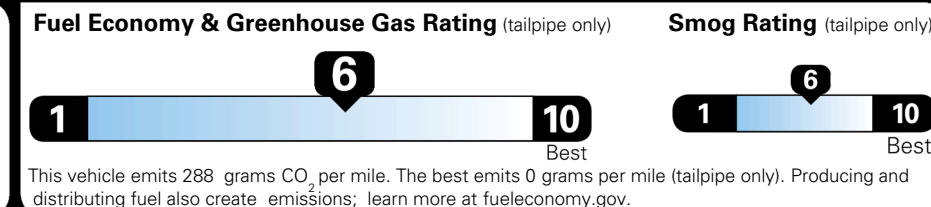

EPA DOT Fuel Economy and Environment

Gasoline Vehicle

You save \$500
 in fuel costs over 5 years compared to the average new vehicle.

Annual fuel cost \$1,600

Actual results will vary for many reasons, including driving conditions and how you drive and maintain your vehicle. The average new vehicle gets 29 MPG and costs \$8,500 to fuel over 5 years. Cost estimates are based on 15,000 miles per year at \$ 3.30 per gallon. MPGe is miles per gasoline gallon equivalent. Vehicle emissions are a significant cause of climate change and smog.