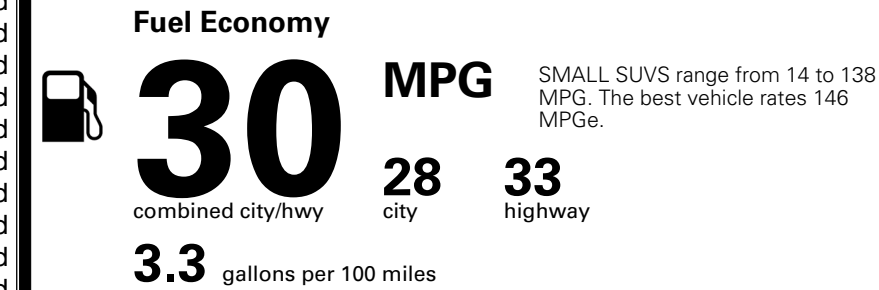

EPA DOT Fuel Economy and Environment

Gasoline Vehicle

You save $250
in fuel costs over 5 years compared to the average new vehicle.

Annual fuel cost
$1,550