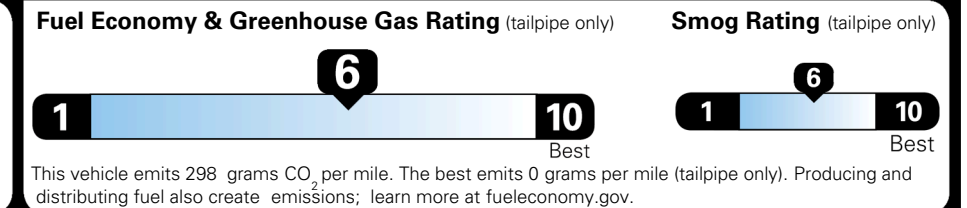

EPA DOT Fuel Economy and Environment

Gasoline Vehicle

You save \$250
 in fuel costs over 5 years compared to the average new vehicle.

Annual fuel cost
\$1,550

Actual results will vary for many reasons, including driving conditions and how you drive and maintain your vehicle. The average new vehicle gets 29 MPG and costs \$8,000 to fuel over 5 years. Cost estimates are based on 15,000 miles per year at \$ 3.10 per gallon. MPGe is miles per gasoline gallon equivalent. Vehicle emissions are a significant cause of climate change and smog.