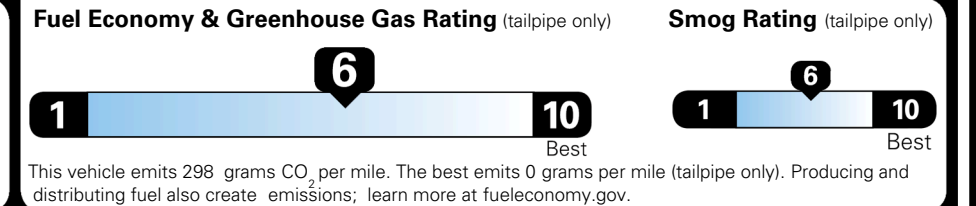

TOTAL ADDITIONAL WEIGHT: 14.4

EPA DOT Fuel Economy and Environment

Gasoline Vehicle

You save \$250
 in fuel costs over 5 years compared to the average new vehicle.

Annual fuel cost \$1,550

Actual results will vary for many reasons, including driving conditions and how you drive and maintain your vehicle. The average new vehicle gets 29 MPG and costs \$8,000 to fuel over 5 years. Cost estimates are based on 15,000 miles per year at \$ 3.10 per gallon. MPGe is miles per gasoline gallon equivalent. Vehicle emissions are a significant cause of climate change and smog.