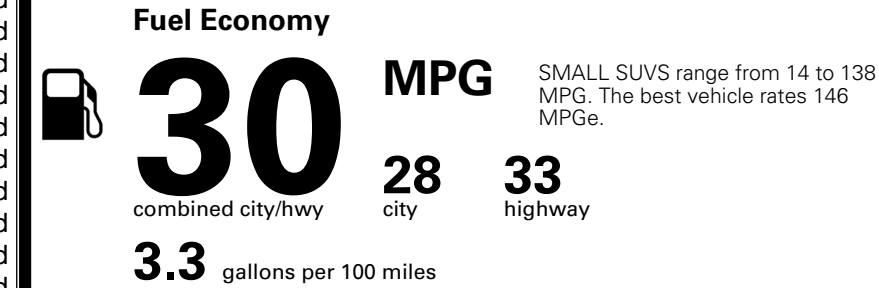

TOTAL ADDITIONAL WEIGHT: 14.4

EPA DOT Fuel Economy and Environment

Gasoline Vehicle

You save \$250
 in fuel costs over 5 years compared to the average new vehicle.

Annual fuel cost \$1,550

Actual results will vary for many reasons, including driving conditions and how you drive and maintain your vehicle. The average new vehicle gets 29 MPG and costs \$8,000 to fuel over 5 years. Cost estimates are based on 15,000 miles per year at \$ 3.10 per gallon. MPGe is miles per gasoline gallon equivalent. Vehicle emissions are a significant cause of climate change and smog.