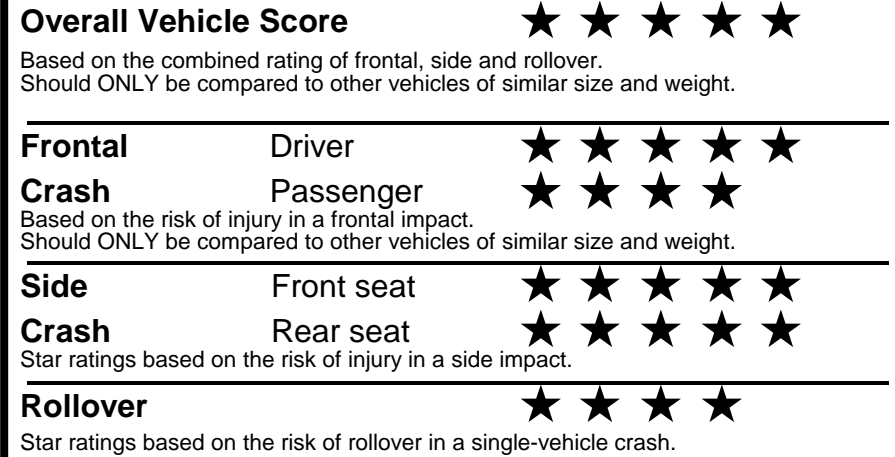

fueleconomy.gov
 Calculate personalized estimates and compare vehicles

Smartphone QR Code

GOVERNMENT 5-STAR SAFETY RATINGS

PARTS CONTENT INFORMATION

FOR VEHICLES IN THIS CAR LINE U.S./CANADIAN PARTS CONTENT: 0 %