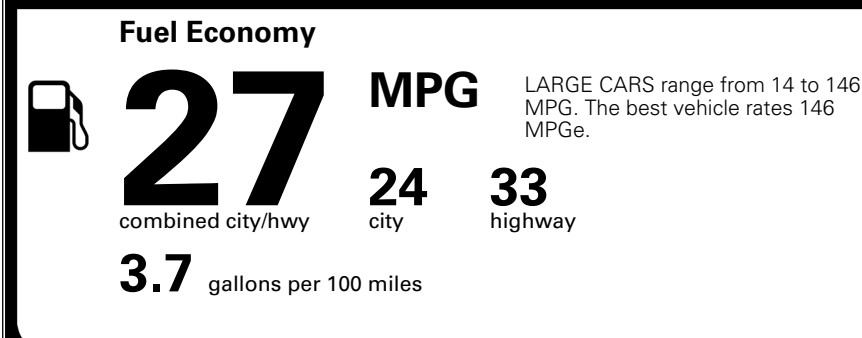

MANUFACTURER'S SUGGESTED RETAIL PRICE ▶

COMPARE GT-LINE AWD FEATURES
Added to/in place of standard GT-Line FWD features
- All-Wheel Drive
- Heated Steering Wheel

ADDITIONAL INSTALLED EQUIPMENT:
(In addition to or in place of standard features)
Wolf Gray Paint $495.00
GT-Line Red Interior Color Package $295.00
GT-Line Premium Package $2,200.00
- Panoramic Sunroof w/ Power Sunshade
- LED Interior Lighting
- Bose Premium Audio w/Active Sound Design
- 18" Black Finished Alloy Wheels, Unique Design
Carpeted Floor Mats $200.00
Cargo Net $60.00

$ 30,090.00

MSRP INCLUDING OPTIONS

$ 33,340.00

INLAND FREIGHT AND HANDLING

$ 1,245.00

TOTAL MANUFACTURER'S SUGGESTED RETAIL PRICE ▶

$ 34,585.00

TOTAL ADDITIONAL WEIGHT: 7.8

*Additional terms and conditions apply.
**Kia Connect may be currently unavailable for some Model Year 2022 and newer vehicles sold or purchased in Massachusetts; please see owners.kia.com for more information.
NOTE: When you purchase this vehicle, Kia America, Inc. collects personal information you provide to the dealership. For information on our collection and use of personal information and your rights, please see our Privacy Policy on www.kia.com.

EPA DOT Fuel Economy and Environment