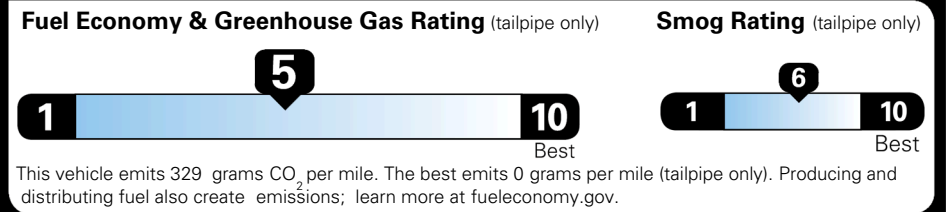

EPA DOT Fuel Economy and Environment

Gasoline Vehicle

You spend \$750 more in fuel costs over 5 years
 compared to the average new vehicle.

Annual fuel cost \$1,850

Actual results will vary for many reasons, including driving conditions and how you drive and maintain your vehicle. The average new vehicle gets 29 MPG and costs \$8,500 to fuel over 5 years. Cost estimates are based on 15,000 miles per year at \$ 3.30 per gallon. MPGe is miles per gasoline gallon equivalent. Vehicle emissions are a significant cause of climate change and smog.