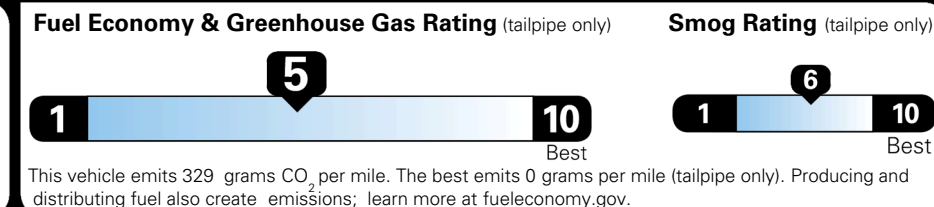

Actual results will vary for many reasons, including driving conditions and how you drive and maintain your vehicle. The average new vehicle gets 29 MPG and costs $8,500 to fuel over 5 years. Cost estimates are based on 15,000 miles per year at $ 3.30 per gallon. MPGe is miles per gasoline gallon equivalent. Vehicle emissions are a significant cause of climate change and smog.

fueleconomy.gov

Calculate personalized estimates and compare vehicles

GOVERNMENT 5-STAR SAFETY RATINGS

Overall Vehicle Score ★★★★★

Based on the combined rating of frontal, side and rollover.
Should ONLY be compared to other vehicles of similar size and weight.

Frontal Driver ★★★★★

Crash Passenger ★★★★★

Based on the risk of injury in a frontal impact.
Should ONLY be compared to other vehicles of similar size and weight.

Side Front seat ★★★★★

Crash Rear seat ★★★★★

Star ratings based on the risk of injury in a side impact.

Rollover ★★★★★

Star ratings based on the risk of rollover in a single-vehicle crash.

Star ratings range from 1 to 5 stars (★★★★★) with 5 being the highest.

Source: National Highway Traffic Safety Administration (NHTSA).

www.safercar.gov or 1-888-327-4236

Manufacturer's suggested retail price includes Manufacturer's recommended pre-delivery service. License and title fees, state and local taxes and other dealer installed options and accessories are not included in the manufacturer's suggested retail price.

PARTS CONTENT INFORMATION

FOR VEHICLES IN THIS CAR LINE U.S./CANADIAN PARTS CONTENT: 0 %

MAJOR SOURCES OF FOREIGN PARTS: KOREA: 90%

NOTE: PARTS CONTENT DOES NOT INCLUDE FINAL ASSEMBLY, DISTRIBUTION, OR OTHER NON-PARTS COSTS.

FOR THIS VEHICLE FINAL ASSEMBLY POINT: HWASUNG, KOREA

COUNTRY OF ORIGIN

ENGINE (MOTOR): KOREA

TRANSMISSION: KOREA