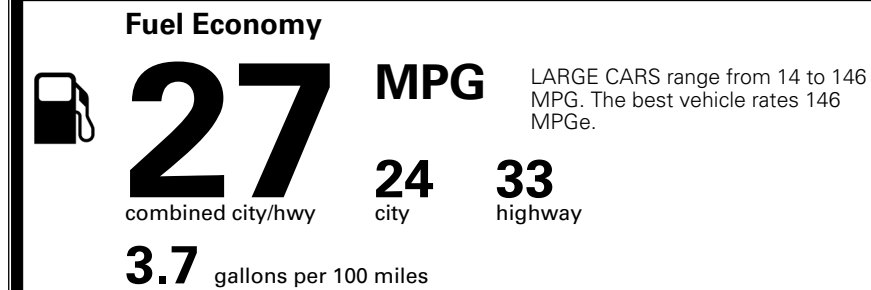

TOTAL MANUFACTURER'S SUGGESTED RETAIL PRICE ▶

\$ 34,585.00

TOTAL ADDITIONAL WEIGHT: 7.8

EPA DOT Fuel Economy and Environment

Gasoline Vehicle

You spend
\$750
 more in fuel costs
 over 5 years
 compared to the
 average new vehicle.