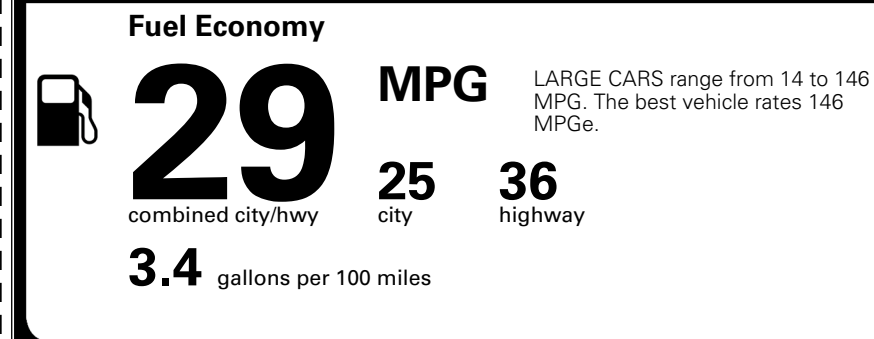

\$ 31,590.00

INLAND FREIGHT AND HANDLING

\$ 1,195.00

TOTAL MANUFACTURER'S SUGGESTED RETAIL PRICE ▶

\$ 32,785.00

TOTAL ADDITIONAL WEIGHT: 22.4

EPA DOT Fuel Economy and Environment

Gasoline Vehicle