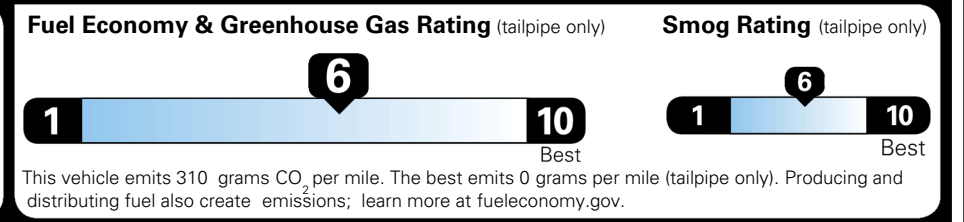

Actual results will vary for many reasons, including driving conditions and how you drive and maintain your vehicle. The average new vehicle gets 29 MPG and costs $8,500 to fuel over 5 years. Cost estimates are based on 15,000 miles per year at $ 3.30 per gallon. MPGe is miles per gasoline gallon equivalent. Vehicle emissions are a significant cause of climate change and smog.

fueleconomy.gov
Calculate personalized estimates and compare vehicles

Smartphone QR Code