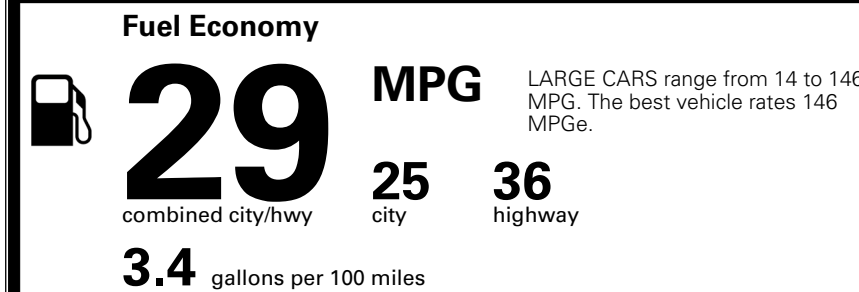

\$495.00
 \$295.00
 \$2,200.00

 \$110.00
 \$200.00
 \$60.00

MSRP INCLUDING OPTIONS

\$ 31,850.00

INLAND FREIGHT AND HANDLING

\$ 1,245.00

TOTAL MANUFACTURER'S SUGGESTED RETAIL PRICE ▶

\$ 33,095.00

TOTAL ADDITIONAL WEIGHT: 21.8

EPA DOT Fuel Economy and Environment

Gasoline Vehicle

You save \$0
 in fuel costs over 5 years compared to the average new vehicle.

Annual fuel cost \$1,700

Actual results will vary for many reasons, including driving conditions and how you drive and maintain your vehicle. The average new vehicle gets 29 MPG and costs \$8,500 to fuel over 5 years. Cost estimates are based on 15,000 miles per year at \$ 3.30 per gallon. MPGe is miles per gasoline gallon equivalent. Vehicle emissions are a significant cause of climate change and smog.