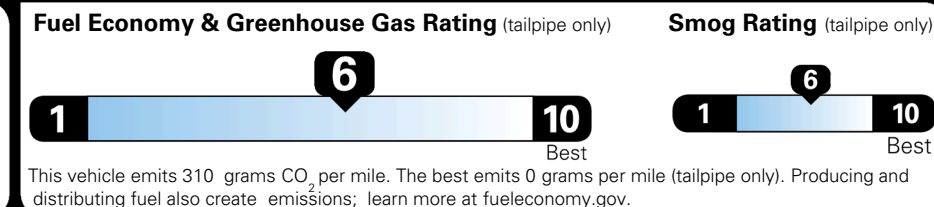

TOTAL ADDITIONAL WEIGHT: 21.8

EPA DOT Fuel Economy and Environment

Gasoline Vehicle

You save \$0
 in fuel costs over 5 years compared to the average new vehicle.

Annual fuel cost \$1,700

Actual results will vary for many reasons, including driving conditions and how you drive and maintain your vehicle. The average new vehicle gets 29 MPG and costs \$8,500 to fuel over 5 years. Cost estimates are based on 15,000 miles per year at \$ 3.30 per gallon. MPGe is miles per gasoline gallon equivalent. Vehicle emissions are a significant cause of climate change and smog.