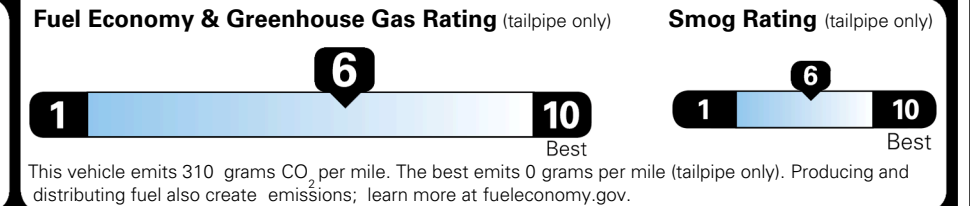

### EPA DOT Fuel Economy and Environment

Gasoline Vehicle

**You save \$0**  
 in fuel costs over 5 years compared to the average new vehicle.

Annual fuel cost  
**\$1,700**

Actual results will vary for many reasons, including driving conditions and how you drive and maintain your vehicle. The average new vehicle gets 29 MPG and costs \$8,500 to fuel over 5 years. Cost estimates are based on 15,000 miles per year at \$ 3.30 per gallon. MPGe is miles per gasoline gallon equivalent. Vehicle emissions are a significant cause of climate change and smog.