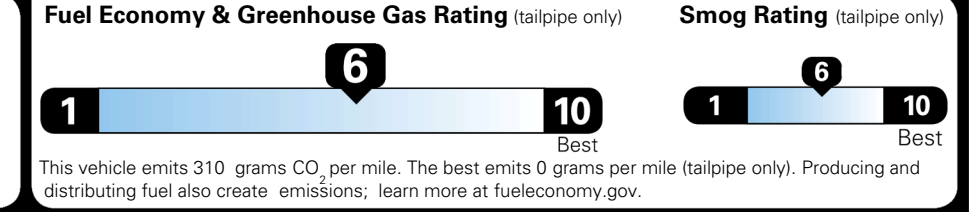

Gasoline Vehicle

You save $0
in fuel costs over 5 years compared to the average new vehicle.

Annual fuel cost $1,700

Actual results will vary for many reasons, including driving conditions and how you drive and maintain your vehicle. The average new vehicle gets 29 MPG and costs $8,500 to fuel over 5 years. Cost estimates are based on 15,000 miles per year at $ 3.30 per gallon. MPGe is miles per gasoline gallon equivalent. Vehicle emissions are a significant cause of climate change and smog.

fueleconomy.gov
Calculate personalized estimates and compare vehicles