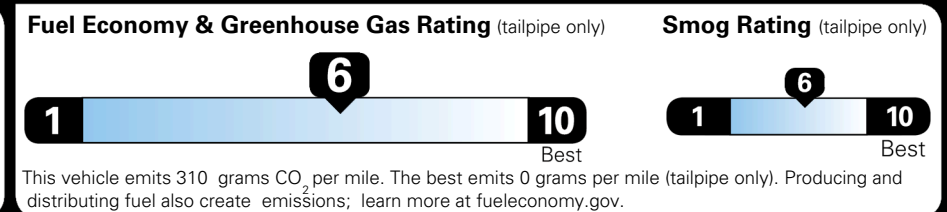

EPA DOT Fuel Economy and Environment

Gasoline Vehicle

You save \$0
 in fuel costs over 5 years compared to the average new vehicle.

Annual fuel cost \$1,700

Actual results will vary for many reasons, including driving conditions and how you drive and maintain your vehicle. The average new vehicle gets 29 MPG and costs \$8,500 to fuel over 5 years. Cost estimates are based on 15,000 miles per year at \$ 3.30 per gallon. MPGe is miles per gasoline gallon equivalent. Vehicle emissions are a significant cause of climate change and smog.