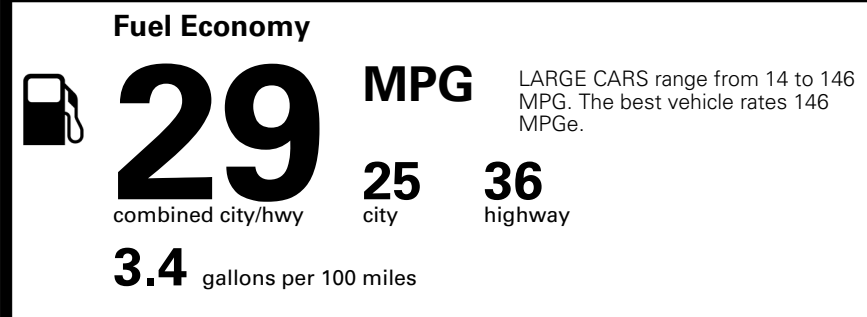

EPA DOT Fuel Economy and Environment

Gasoline Vehicle

You save $0
in fuel costs over 5 years compared to the average new vehicle.

Annual fuel cost $1,700