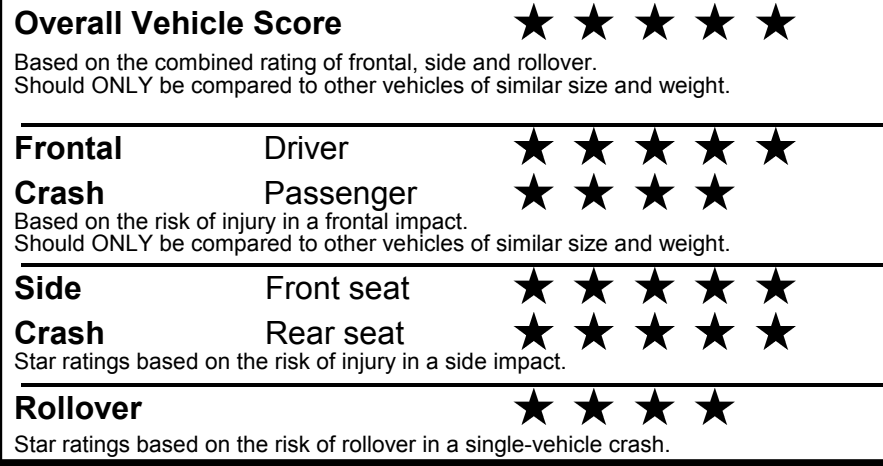

fueleconomy.gov

Calculate personalized estimates and compare vehicles

GOVERNMENT 5-STAR SAFETY RATINGS

Star ratings range from 1 to 5 stars (★★★★★) with 5 being the highest.
 Source: National Highway Traffic Safety Administration (NHTSA).
www.safercar.gov or 1-888-327-4236