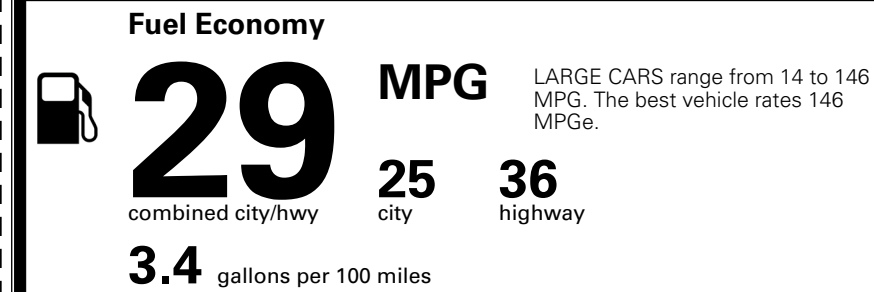

MSRP INCLUDING OPTIONS \$ 31,555.00

INLAND FREIGHT AND HANDLING \$ 1,245.00

TOTAL MANUFACTURER'S SUGGESTED RETAIL PRICE ▶

\$ 32,800.00

TOTAL ADDITIONAL WEIGHT: 21.8

EPA DOT Fuel Economy and Environment

Gasoline Vehicle