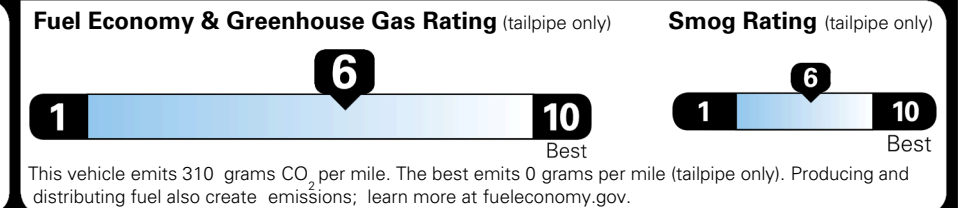

Actual results will vary for many reasons, including driving conditions and how you drive and maintain your vehicle. The average new vehicle gets 29 MPG and costs $8,500 to fuel over 5 years. Cost estimates are based on 15,000 miles per year at $ 3.30 per gallon. MPGe is miles per gasoline gallon equivalent. Vehicle emissions are a significant cause of climate change and smog.

fueleconomy.gov

Calculate personalized estimates and compare vehicles

GOVERNMENT 5-STAR SAFETY RATINGS

Overall Vehicle Score ★ ★ ★ ★ ★

Based on the combined rating of frontal, side and rollover. Should ONLY be compared to other vehicles of similar size and weight.

Frontal Driver ★ ★ ★ ★ ★

Crash Passenger ★ ★ ★ ★ ★

Based on the risk of injury in a frontal impact. Should ONLY be compared to other vehicles of similar size and weight.

Side Front seat ★ ★ ★ ★ ★

Crash Rear seat ★ ★ ★ ★ ★

Star ratings based on the risk of injury in a side impact.

Rollover ★ ★ ★ ★ ★

Star ratings based on the risk of rollover in a single-vehicle crash.

Star ratings range from 1 to 5 stars (★★★★★) with 5 being the highest.

Source: National Highway Traffic Safety Administration (NHTSA).

www.safercar.gov or 1-888-327-4236

Manufacturer's suggested retail price includes Manufacturer's recommended pre-delivery service. License and title fees, state and local taxes and other dealer installed options and accessories are not included in the manufacturer's suggested retail price.

PARTS CONTENT INFORMATION

FOR VEHICLES IN THIS CAR LINE U.S./CANADIAN PARTS CONTENT: 0 %

MAJOR SOURCES OF FOREIGN PARTS: KOREA: 90%

NOTE: PARTS CONTENT DOES NOT INCLUDE FINAL ASSEMBLY, DISTRIBUTION, OR OTHER NON-PARTS COSTS.

FOR THIS VEHICLE FINAL ASSEMBLY POINT: HWASUNG, KOREA

COUNTRY OF ORIGIN

ENGINE (MOTOR): KOREA

TRANSMISSION: KOREA