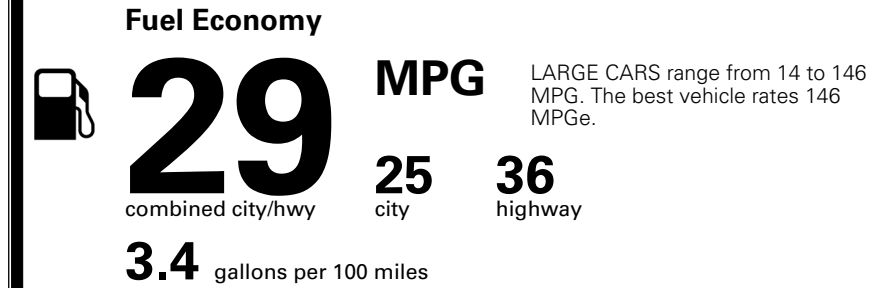

MSRP INCLUDING OPTIONS \$ 31,850.00

INLAND FREIGHT AND HANDLING \$ 1,245.00

TOTAL MANUFACTURER'S SUGGESTED RETAIL PRICE ▶

\$ 33,095.00

TOTAL ADDITIONAL WEIGHT: 21.8

EPA DOT Fuel Economy and Environment

Gasoline Vehicle