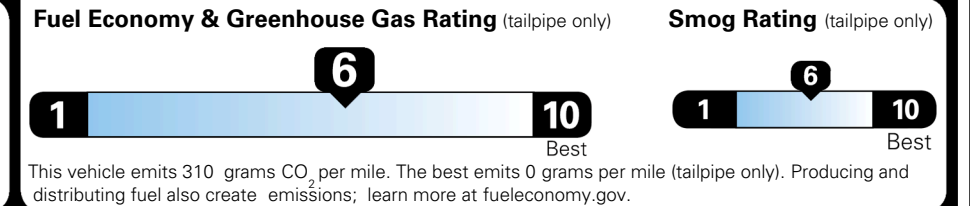

\$2,200.00
 \$110.00
 \$200.00
 \$60.00

MSRP INCLUDING OPTIONS

\$ 31,060.00

INLAND FREIGHT AND HANDLING

\$ 1,245.00

TOTAL MANUFACTURER'S SUGGESTED RETAIL PRICE ▶

\$ 32,305.00

TOTAL ADDITIONAL WEIGHT: 21.8

EPA DOT Fuel Economy and Environment

Gasoline Vehicle

You save \$0
 in fuel costs over 5 years compared to the average new vehicle.

Annual fuel cost
\$1,700

Actual results will vary for many reasons, including driving conditions and how you drive and maintain your vehicle. The average new vehicle gets 29 MPG and costs \$8,500 to fuel over 5 years. Cost estimates are based on 15,000 miles per year at \$ 3.30 per gallon. MPGe is miles per gasoline gallon equivalent. Vehicle emissions are a significant cause of climate change and smog.