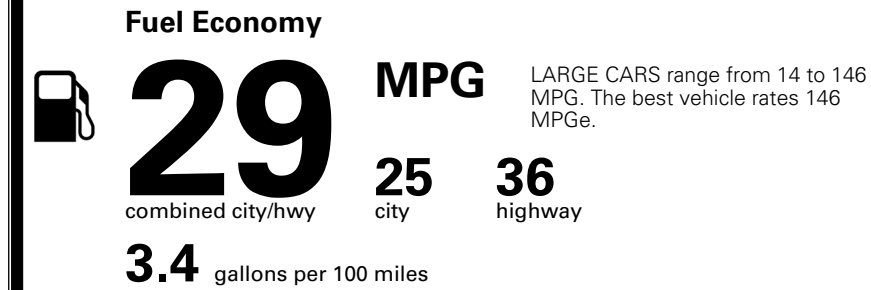

WARRANTY

10 Year/100,000 Mile Limited Powertrain Warranty
5 Year/60,000 Mile Limited Basic Warranty
5 Year/60,000 Mile Roadside Assistance

MANUFACTURER'S SUGGESTED RETAIL PRICE ▶

$ 28,490.00

COMPARE GT-LINE FWD FEATURES

Added to/in place of standard LXS FWD features
- 18" Gloss Black Finished Alloy Wheels
- LED Fog Lights
- Black O/S Mirrors w/ LED Turn Signals
- GT-Line Exterior Styling
- 12.3" Touchscreen Display w/Navigation
- SynTex Seating Material
- Leather-Wrapped Sport Steering Wheel
- Power Driver's Seat
- Heated Front Seats
- Wireless Phone Charger
- Highway Driving Assist

Included
Included
Included
Included
Included
Included
Included
Included
Included
Included
Included

ADDITIONAL INSTALLED EQUIPMENT: (In addition to or in place of standard features)

GT-Line Premium Package
- Panoramic Sunroof w/ Power Sunshade
- LED Interior Lighting
- Bose Premium Audio w/Active Sound Design
- 18" Black Finished Alloy Wheels, Unique Design
Cargo Mat
Carpeted Floor Mats
Cargo Net

$2,200.00
$110.00
$200.00
$60.00

MSRP INCLUDING OPTIONS

$ 31,060.00

INLAND FREIGHT AND HANDLING

$ 1,245.00

TOTAL MANUFACTURER'S SUGGESTED RETAIL PRICE ▶

$ 32,305.00

TOTAL ADDITIONAL WEIGHT: 21.8

EPA DOT Fuel Economy and Environment

Gasoline Vehicle

You save $0
in fuel costs over 5 years compared to the average new vehicle.

Annual fuel cost
$1,700