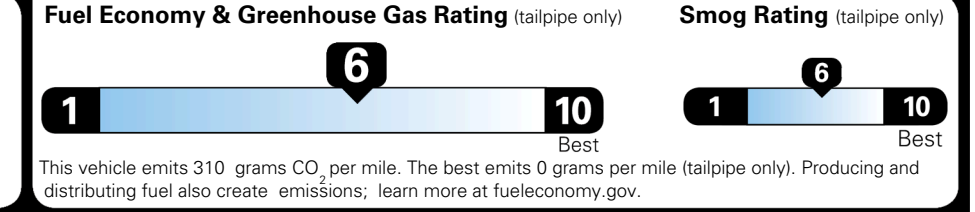

Gasoline Vehicle

You save $0
in fuel costs over 5 years compared to the average new vehicle.

Annual fuel cost $1,700

Actual results will vary for many reasons, including driving conditions and how you drive and maintain your vehicle. The average new vehicle gets 29 MPG and costs $8,500 to fuel over 5 years. Cost estimates are based on 15,000 miles per year at $ 3.30 per gallon. MPGe is miles per gasoline gallon equivalent. Vehicle emissions are a significant cause of climate change and smog.

fueleconomy.gov
Calculate personalized estimates and compare vehicles