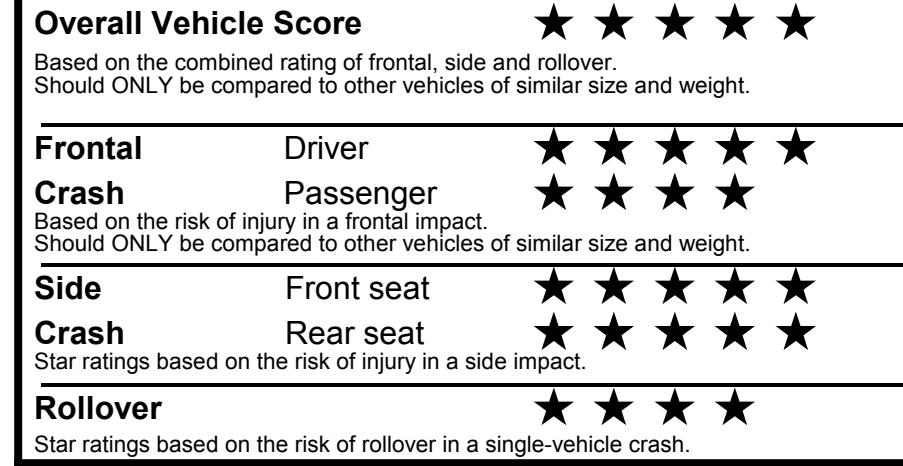

fueleconomy.gov
 Calculate personalized estimates and compare vehicles

GOVERNMENT 5-STAR SAFETY RATINGS

PARTS CONTENT INFORMATION

FOR VEHICLES IN THIS CAR LINE U.S./CANADIAN PARTS CONTENT: 0 %

MAJOR SOURCES OF FOREIGN PARTS: KOREA: 90%