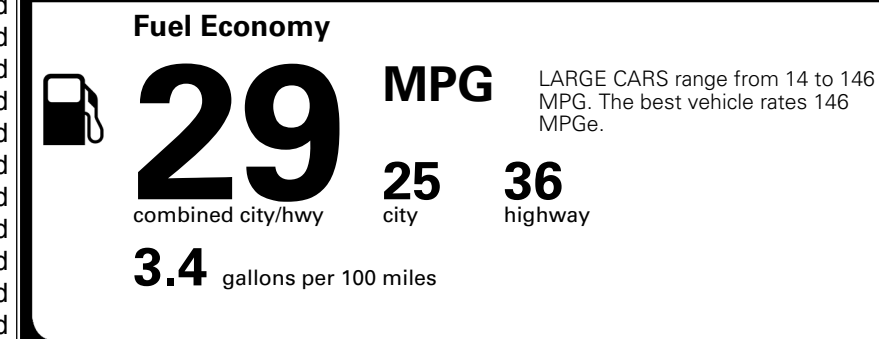

MSRP INCLUDING OPTIONS

\$ 29,650.00

INLAND FREIGHT AND HANDLING

\$ 1,245.00

TOTAL MANUFACTURER'S SUGGESTED RETAIL PRICE ▶

\$ 30,895.00

TOTAL ADDITIONAL WEIGHT: 21.8

EPA DOT Fuel Economy and Environment