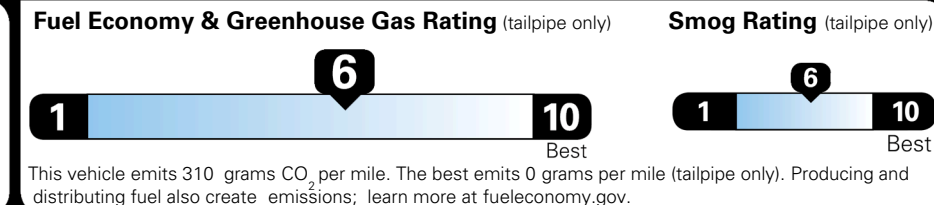

### EPA DOT Fuel Economy and Environment

Gasoline Vehicle

**You save \$0**  
 in fuel costs over 5 years compared to the average new vehicle.

**Annual fuel cost \$1,700**

Actual results will vary for many reasons, including driving conditions and how you drive and maintain your vehicle. The average new vehicle gets 29 MPG and costs \$8,500 to fuel over 5 years. Cost estimates are based on 15,000 miles per year at \$ 3.30 per gallon. MPGe is miles per gasoline gallon equivalent. Vehicle emissions are a significant cause of climate change and smog.