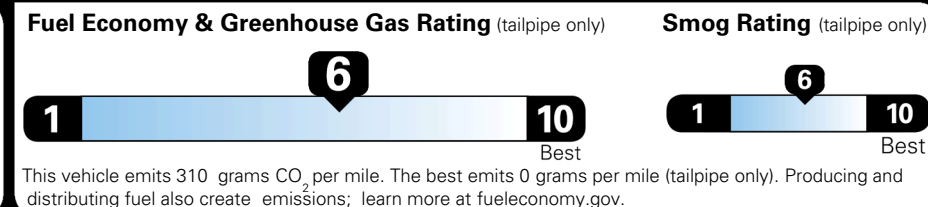

Actual results will vary for many reasons, including driving conditions and how you drive and maintain your vehicle. The average new vehicle gets 29 MPG and costs $8,500 to fuel over 5 years. Cost estimates are based on 15,000 miles per year at $ 3.30 per gallon. MPGe is miles per gasoline gallon equivalent. Vehicle emissions are a significant cause of climate change and smog.

fueleconomy.gov

Calculate personalized estimates and compare vehicles

GOVERNMENT 5-STAR SAFETY RATINGS

Overall Vehicle Score ★★★★★

Based on the combined rating of frontal, side and rollover. Should ONLY be compared to other vehicles of similar size and weight.

Frontal Driver ★★★★★

Crash Passenger ★★★★★

Based on the risk of injury in a frontal impact. Should ONLY be compared to other vehicles of similar size and weight.

Side Front seat ★★★★★

Crash Rear seat ★★★★★

Star ratings based on the risk of injury in a side impact.

Rollover ★★★★★

Star ratings based on the risk of rollover in a single-vehicle crash.

Star ratings range from 1 to 5 stars (★★★★★) with 5 being the highest.

Source: National Highway Traffic Safety Administration (NHTSA).

www.safercar.gov or 1-888-327-4236

Manufacturer's suggested retail price includes Manufacturer's recommended pre-delivery service. License and title fees, state and local taxes and other dealer installed options and accessories are not included in the manufacturer's suggested retail price.

PARTS CONTENT INFORMATION

FOR VEHICLES IN THIS CAR LINE U.S./CANADIAN PARTS CONTENT: 0 %

MAJOR SOURCES OF FOREIGN PARTS: KOREA: 90%

NOTE: PARTS CONTENT DOES NOT INCLUDE FINAL ASSEMBLY, DISTRIBUTION, OR OTHER NON-PARTS COSTS.

FOR THIS VEHICLE FINAL ASSEMBLY POINT: HWASUNG, KOREA

COUNTRY OF ORIGIN

ENGINE (MOTOR): KOREA

TRANSMISSION: KOREA