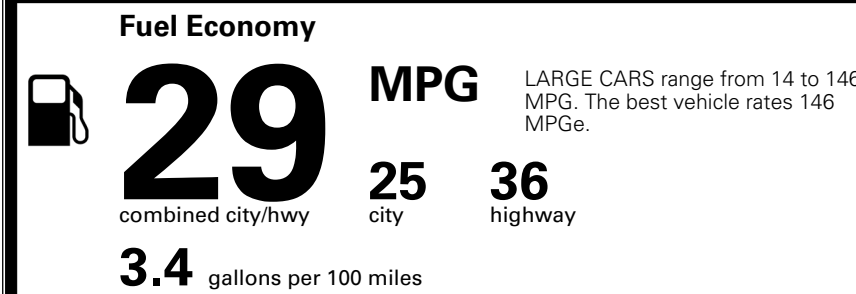

\$495.00
 \$110.00
 \$200.00
 \$45.00
 \$75.00

\$ 29,315.00

\$ 1,195.00

\$ 30,510.00

EPA DOT Fuel Economy and Environment

Gasoline Vehicle

You save
\$0
 in fuel costs
 over 5 years
 compared to the
 average new vehicle.