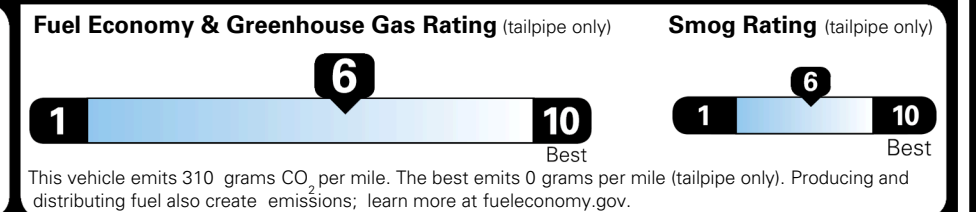

### TOTAL MANUFACTURER'S SUGGESTED RETAIL PRICE ▶

\$ 33,295.00

TOTAL ADDITIONAL WEIGHT: 21.8

### EPA DOT Fuel Economy and Environment

Gasoline Vehicle

**You save \$0**  
 in fuel costs over 5 years compared to the average new vehicle.

**Annual fuel cost \$1,700**

Actual results will vary for many reasons, including driving conditions and how you drive and maintain your vehicle. The average new vehicle gets 29 MPG and costs \$8,500 to fuel over 5 years. Cost estimates are based on 15,000 miles per year at \$ 3.30 per gallon. MPGe is miles per gasoline gallon equivalent. Vehicle emissions are a significant cause of climate change and smog.