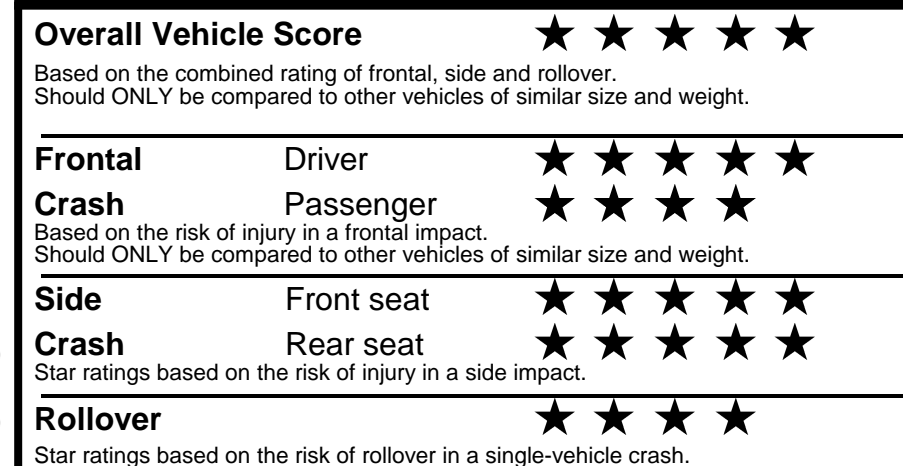

### GOVERNMENT 5-STAR SAFETY RATINGS

Star ratings range from 1 to 5 stars (★★★★★) with 5 being the highest.  
 Source: National Highway Traffic Safety Administration (NHTSA).  
[www.safercar.gov](http://www.safercar.gov) or 1-888-327-4236