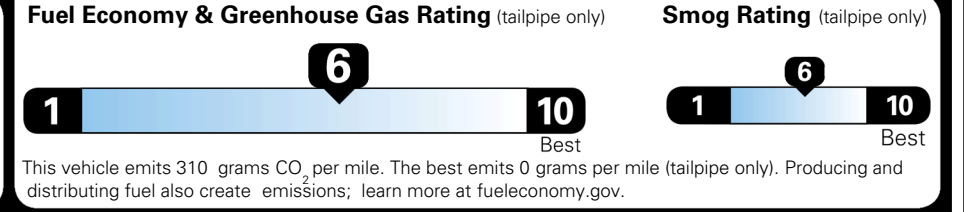

Gasoline Vehicle

You save $0
in fuel costs over 5 years compared to the average new vehicle.

Annual fuel cost $1,700

Actual results will vary for many reasons, including driving conditions and how you drive and maintain your vehicle. The average new vehicle gets 29 MPG and costs $8,500 to fuel over 5 years. Cost estimates are based on 15,000 miles per year at $ 3.30 per gallon. MPGe is miles per gasoline gallon equivalent. Vehicle emissions are a significant cause of climate change and smog.

fueleconomy.gov
Calculate personalized estimates and compare vehicles

Smartphone QR Code