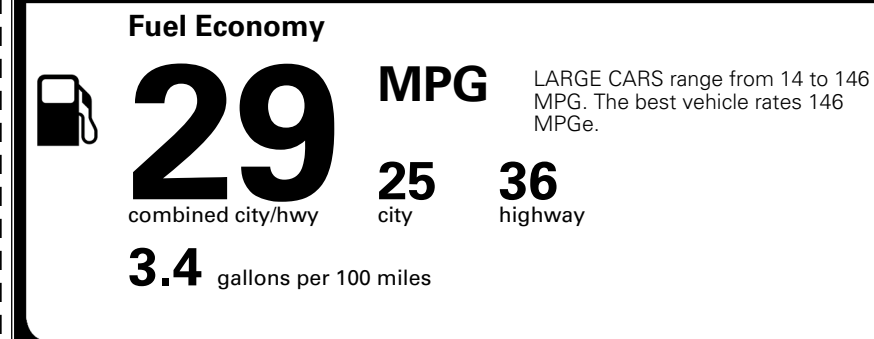

\$295.00
 \$110.00
 \$200.00
 \$60.00

\$ 29,155.00

\$ 1,245.00

\$ 30,400.00

EPA DOT Fuel Economy and Environment

Gasoline Vehicle

You save \$0
 in fuel costs over 5 years compared to the average new vehicle.