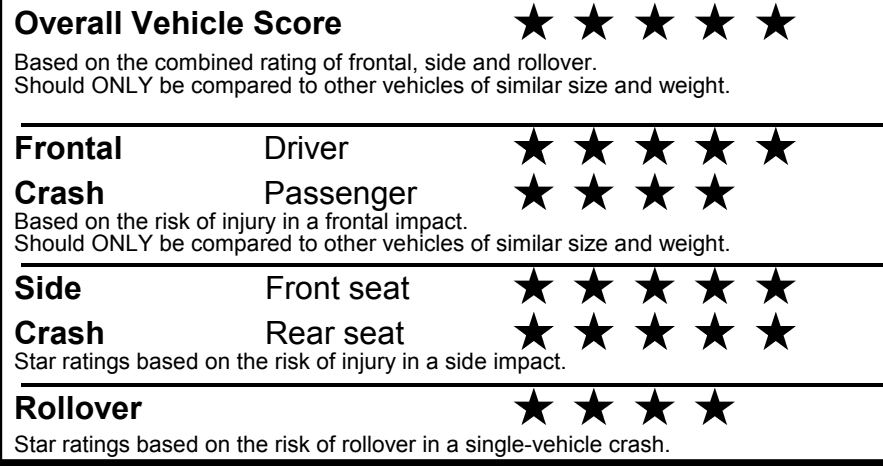

GOVERNMENT 5-STAR SAFETY RATINGS

PARTS CONTENT INFORMATION

FOR VEHICLES IN THIS CAR LINE U.S./CANADIAN PARTS CONTENT: 0 %

MAJOR SOURCES OF FOREIGN PARTS: KOREA: 90%

NOTE: PARTS CONTENT DOES NOT INCLUDE FINAL ASSEMBLY, DISTRIBUTION, OR OTHER NON-PARTS COSTS.

Star ratings range from 1 to 5 stars (★★★★★) with 5 being the highest. Source: National Highway Traffic Safety Administration (NHTSA). www.safercar.gov or 1-888-327-4236

FOR THIS VEHICLE FINAL ASSEMBLY POINT: HWASUNG, KOREA

COUNTRY OF ORIGIN ENGINE (MOTOR): KOREA
TRANSMISSION: KOREA

Manufacturer's suggested retail price includes Manufacturer's recommended pre-delivery service. License and title fees, state and local taxes and other dealer installed options and accessories are not included in the manufacturer's suggested retail price.