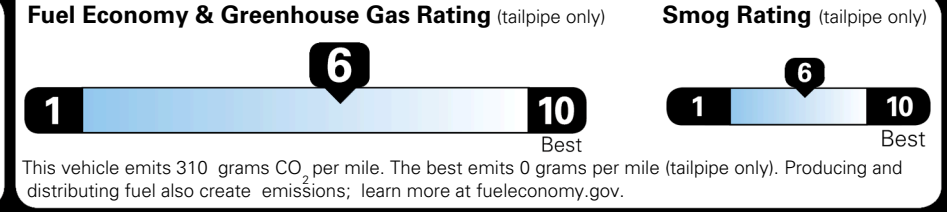

EPA DOT Fuel Economy and Environment

Gasoline Vehicle

You save \$0
 in fuel costs over 5 years compared to the average new vehicle.

Annual fuel cost \$1,700

Actual results will vary for many reasons, including driving conditions and how you drive and maintain your vehicle. The average new vehicle gets 29 MPG and costs \$8,500 to fuel over 5 years. Cost estimates are based on 15,000 miles per year at \$ 3.30 per gallon. MPGe is miles per gasoline gallon equivalent. Vehicle emissions are a significant cause of climate change and smog.