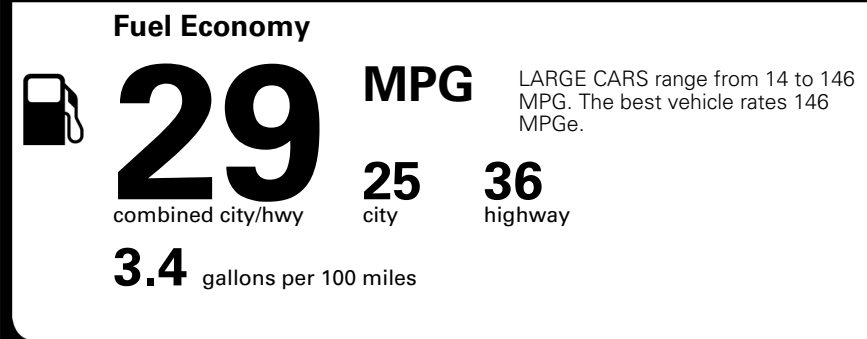

EPA DOT Fuel Economy and Environment