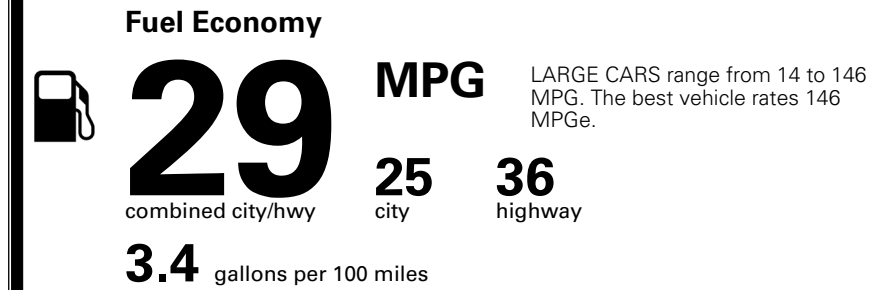

Included
Included
Included
Included
Included
Included
Included
Included
Included
Included
Included

ADDITIONAL INSTALLED EQUIPMENT:

(In addition to or in place of standard features)

GT-Line Red Interior Color Package
GT-Line Premium Package
- Panoramic Sunroof w/ Power Sunshade
- LED Interior Lighting
- Bose Premium Audio w/Active Sound Design
- 18" Black Finished Alloy Wheels, Unique Design
Cargo Mat
Carpeted Floor Mats
Cargo Net

$295.00
$2,200.00

$110.00
$200.00
$60.00

MSRP INCLUDING OPTIONS

$ 31,355.00

INLAND FREIGHT AND HANDLING

$ 1,245.00

TOTAL MANUFACTURER'S SUGGESTED RETAIL PRICE ▶

$ 32,600.00

TOTAL ADDITIONAL WEIGHT: 21.8

*Additional terms and conditions apply.

**Kia Connect may be currently unavailable for some Model Year 2022 and newer vehicles sold or purchased in Massachusetts; please see owners.kia.com for more information.

NOTE: When you purchase this vehicle, Kia America, Inc. collects personal information you provide to the dealership. For information on our collection and use of personal information and your rights, please see our Privacy Policy on www.kia.com.

EPA DOT Fuel Economy and Environment

Gasoline Vehicle

You save $0
in fuel costs over 5 years compared to the average new vehicle.

Annual fuel cost $1,700