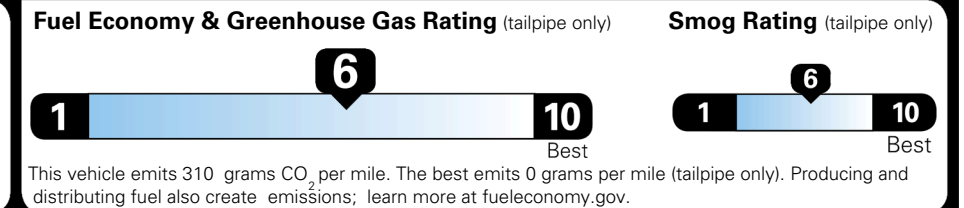

You save $0
in fuel costs over 5 years compared to the average new vehicle.

Annual fuel cost $1,700