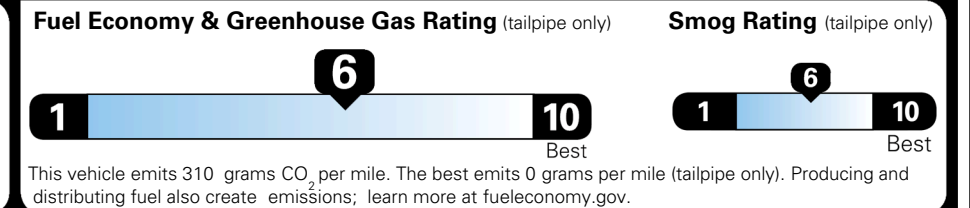

\$495.00
 \$110.00
 \$200.00
 \$45.00
 \$75.00

MSRP INCLUDING OPTIONS

\$ 29,315.00

INLAND FREIGHT AND HANDLING

\$ 1,195.00

TOTAL MANUFACTURER'S SUGGESTED RETAIL PRICE ▶

\$ 30,510.00

TOTAL ADDITIONAL WEIGHT: 26.8

EPA DOT Fuel Economy and Environment

Gasoline Vehicle

You save \$0
 in fuel costs over 5 years compared to the average new vehicle.

Annual fuel cost \$1,700

Actual results will vary for many reasons, including driving conditions and how you drive and maintain your vehicle. The average new vehicle gets 29 MPG and costs \$8,500 to fuel over 5 years. Cost estimates are based on 15,000 miles per year at \$ 3.30 per gallon. MPGe is miles per gasoline gallon equivalent. Vehicle emissions are a significant cause of climate change and smog.