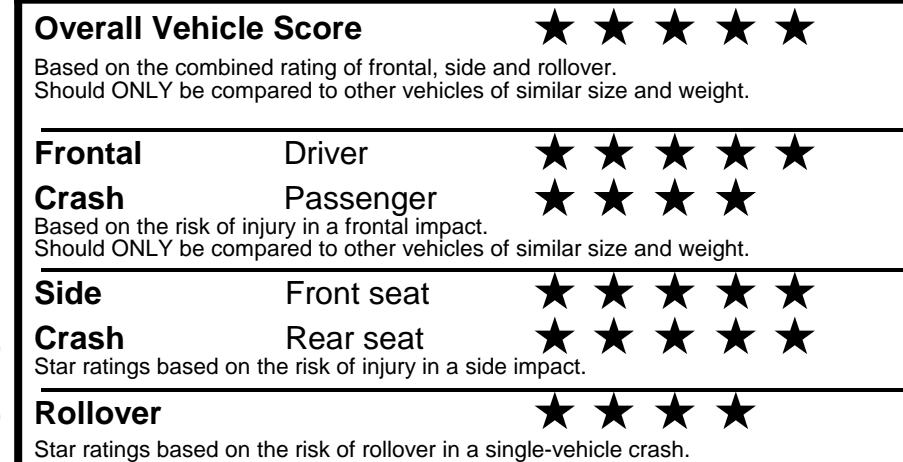

### GOVERNMENT 5-STAR SAFETY RATINGS

Star ratings range from 1 to 5 stars (★★★★★) with 5 being the highest.  
 Source: National Highway Traffic Safety Administration (NHTSA).  
[www.safercar.gov](http://www.safercar.gov) or 1-888-327-4236