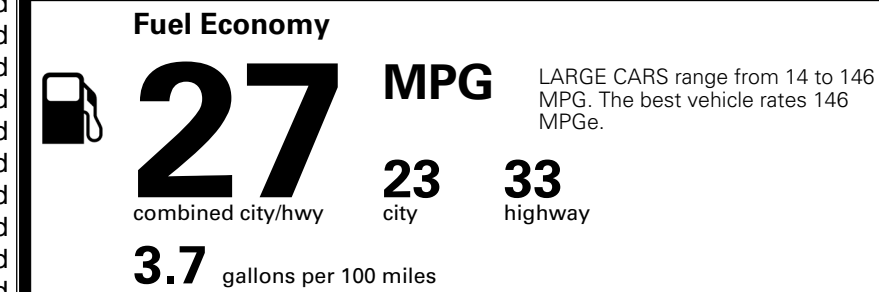

EPA DOT Fuel Economy and Environment

Gasoline Vehicle

You spend $750 more in fuel costs over 5 years compared to the average new vehicle.

Annual fuel cost $1,850