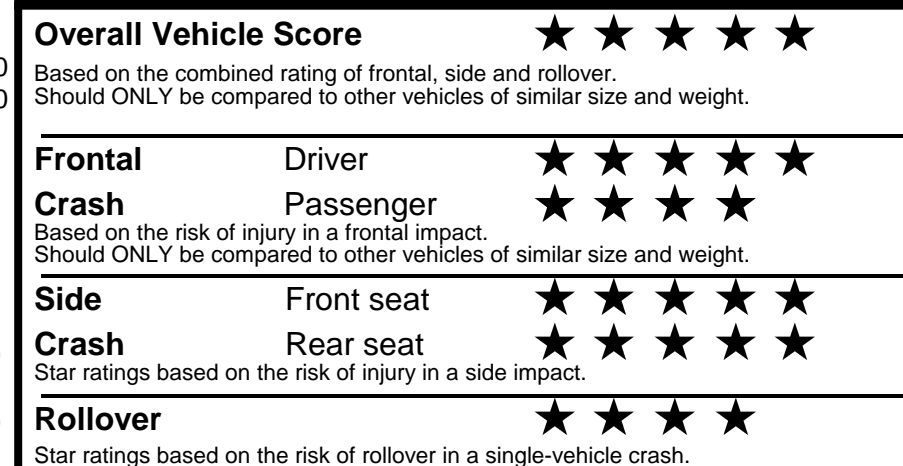

GOVERNMENT 5-STAR SAFETY RATINGS

PARTS CONTENT INFORMATION

FOR VEHICLES IN THIS CAR LINE U.S./CANADIAN PARTS CONTENT: 0 %

MAJOR SOURCES OF FOREIGN PARTS: KOREA: 90%

NOTE: PARTS CONTENT DOES NOT INCLUDE FINAL ASSEMBLY, DISTRIBUTION, OR OTHER NON-PARTS COSTS.

Star ratings range from 1 to 5 stars (★★★★★) with 5 being the highest. Source: National Highway Traffic Safety Administration (NHTSA). www.safercar.gov or 1-888-327-4236

FOR THIS VEHICLE FINAL ASSEMBLY POINT: HWASUNG, KOREA

COUNTRY OF ORIGIN ENGINE (MOTOR): KOREA

TRANSMISSION: KOREA

*Additional terms and conditions apply.
**Kia Connect may be currently unavailable for some Model Year 2022 and newer vehicles sold or purchased in Massachusetts; please see owners.kia.com for more information.
NOTE: When you purchase this vehicle, Kia America, Inc. collects personal information you provide to the dealership. For information on our collection and use of personal information and your rights, please see our Privacy Policy on www.kia.com.

Manufacturer's suggested retail price includes Manufacturer's recommended pre-delivery service. License and title fees, state and local taxes and other dealer installed options and accessories are not included in the manufacturer's suggested retail price.