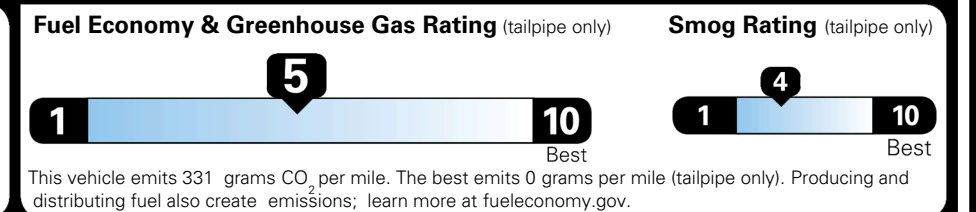

\$695.00
 \$4,400.00

MSRP INCLUDING OPTIONS

\$ 38,995.00

INLAND FREIGHT AND HANDLING

\$ 1,245.00

TOTAL MANUFACTURER'S SUGGESTED RETAIL PRICE ▶

\$ 40,240.00

TOTAL ADDITIONAL WEIGHT: 21.3

EPA DOT Fuel Economy and Environment

Gasoline Vehicle

You spend \$750 more in fuel costs over 5 years compared to the average new vehicle.

Annual fuel cost \$1,850

Actual results will vary for many reasons, including driving conditions and how you drive and maintain your vehicle. The average new vehicle gets 29 MPG and costs \$8,500 to fuel over 5 years. Cost estimates are based on 15,000 miles per year at \$ 3.30 per gallon. MPGe is miles per gasoline gallon equivalent. Vehicle emissions are a significant cause of climate change and smog.