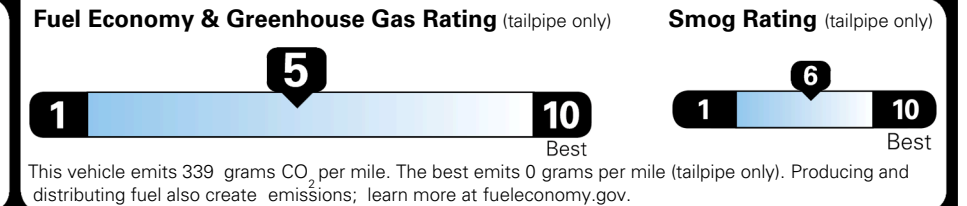

\$265.00
 \$45.00
 \$160.00
 \$75.00

MSRP INCLUDING OPTIONS

\$ 35,835.00

INLAND FREIGHT AND HANDLING

\$ 1,495.00

TOTAL MANUFACTURER'S SUGGESTED RETAIL PRICE ▶

\$ 37,330.00

TOTAL ADDITIONAL WEIGHT: 16.3

EPA DOT Fuel Economy and Environment

Gasoline Vehicle

You spend
\$1,000
 more in fuel costs
 over 5 years
 compared to the
 average new vehicle.

Annual fuel cost
\$1,900

Actual results will vary for many reasons, including driving conditions and how you drive and maintain your vehicle. The average new vehicle gets 29 MPG and costs \$8,500 to fuel over 5 years. Cost estimates are based on 15,000 miles per year at \$ 3.30 per gallon. MPGe is miles per gasoline gallon equivalent. Vehicle emissions are a significant cause of climate change and smog.