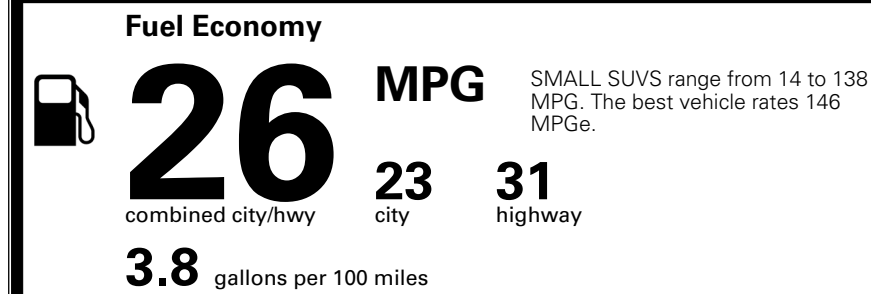

EXTERIOR

17" Alloy Wheels
LED Projector Headlights w/ Auto-On/Off
LED Positioning Lights
Power Adj. Heated Outside Mirrors w/LED Turn Signals
Compact Spare Tire

WARRANTY

10 Year/100,000 Mile Limited Powertrain Warranty
5 Year/60,000 Mile Limited Basic Warranty
5 Year/60,000 Mile Roadside Assistance

MANUFACTURER'S SUGGESTED RETAIL PRICE ▶

$ 35,290.00

COMPARE S FWD FEATURES

Added to/in place of standard LX FWD features

- 18" Alloy Wheels
- Roof Rails
- Parking Distance Warning-Forward/Reverse
- SynTex Seating Material
- Power Adj. Driver's Seat w/ Power Lumbar
- Wireless Phone Charger
- Heated Front Seats
- Dual-Zone Automatic Climate Control

ADDITIONAL INSTALLED EQUIPMENT: (In addition to or in place of standard features)

All Weather Floor Mats
First Aid Kit, Small
Mud Guards
Roadside Assistance Kit

Included
Included
Included
Included
Included
Included
Included
Included

$265.00
$45.00
$160.00
$75.00

MSRP INCLUDING OPTIONS

$ 35,835.00

INLAND FREIGHT AND HANDLING

$ 1,495.00

TOTAL MANUFACTURER'S SUGGESTED RETAIL PRICE ▶

$ 37,330.00

TOTAL ADDITIONAL WEIGHT: 16.3

EPA DOT Fuel Economy and Environment

Gasoline Vehicle

You spend
$1,000
more in fuel costs
over 5 years
compared to the
average new vehicle.

Annual fuel cost
$1,900