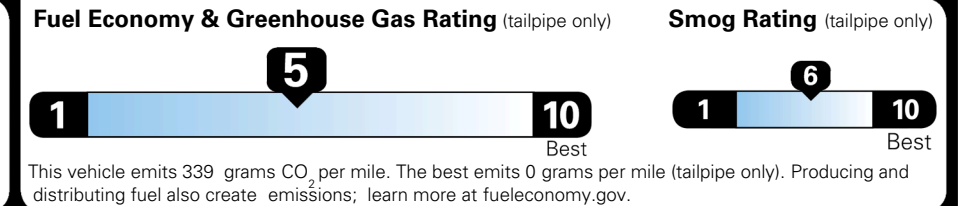

TOTAL ADDITIONAL WEIGHT:

EPA DOT Fuel Economy and Environment

Gasoline Vehicle

You spend \$1,000 more in fuel costs over 5 years compared to the average new vehicle.

Annual fuel cost \$1,900

Actual results will vary for many reasons, including driving conditions and how you drive and maintain your vehicle. The average new vehicle gets 29 MPG and costs \$8,500 to fuel over 5 years. Cost estimates are based on 15,000 miles per year at \$ 3.30 per gallon. MPGe is miles per gasoline gallon equivalent. Vehicle emissions are a significant cause of climate change and smog.