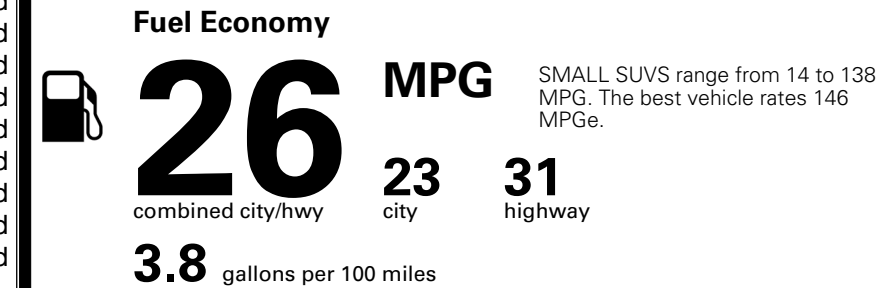

TOTAL ADDITIONAL WEIGHT:

EPA DOT Fuel Economy and Environment

Gasoline Vehicle

You spend \$1,000 more in fuel costs over 5 years compared to the average new vehicle.

Annual fuel cost \$1,900

Actual results will vary for many reasons, including driving conditions and how you drive and maintain your vehicle. The average new vehicle gets 29 MPG and costs \$8,500 to fuel over 5 years. Cost estimates are based on 15,000 miles per year at \$ 3.30 per gallon. MPGe is miles per gasoline gallon equivalent. Vehicle emissions are a significant cause of climate change and smog.