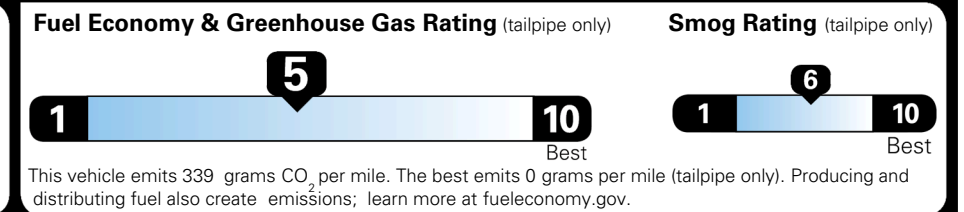

TOTAL ADDITIONAL WEIGHT: 44.8

EPA DOT Fuel Economy and Environment

Gasoline Vehicle

You spend \$1,000 more in fuel costs over 5 years compared to the average new vehicle.

Annual fuel cost \$1,900

Actual results will vary for many reasons, including driving conditions and how you drive and maintain your vehicle. The average new vehicle gets 29 MPG and costs \$8,500 to fuel over 5 years. Cost estimates are based on 15,000 miles per year at \$ 3.30 per gallon. MPGe is miles per gasoline gallon equivalent. Vehicle emissions are a significant cause of climate change and smog.