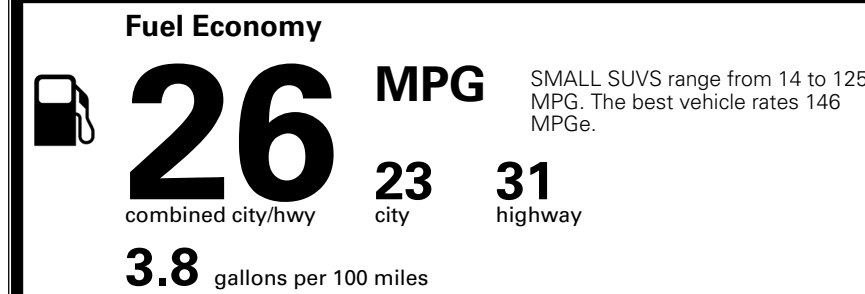

TOTAL ADDITIONAL WEIGHT: 44.8

EPA DOT Fuel Economy and Environment

Gasoline Vehicle

You spend \$1,000 more in fuel costs over 5 years compared to the average new vehicle.

Annual fuel cost \$1,900

Actual results will vary for many reasons, including driving conditions and how you drive and maintain your vehicle. The average new vehicle gets 29 MPG and costs \$8,500 to fuel over 5 years. Cost estimates are based on 15,000 miles per year at \$ 3.30 per gallon. MPGe is miles per gasoline gallon equivalent. Vehicle emissions are a significant cause of climate change and smog.