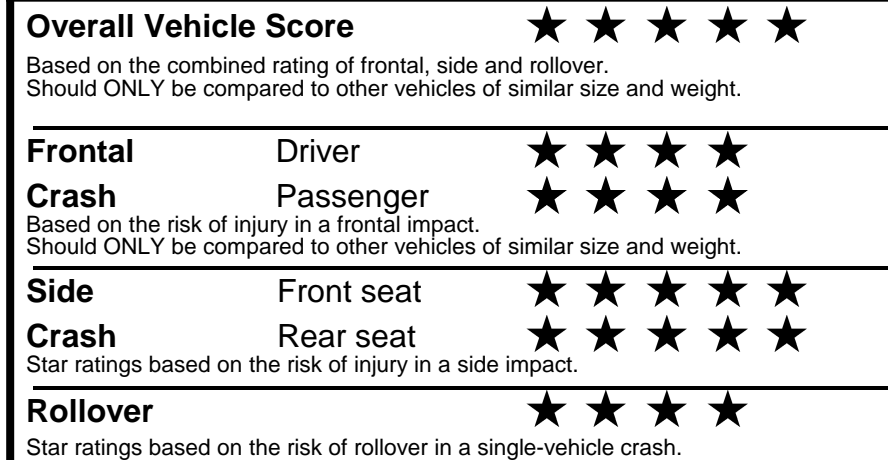

fueleconomy.gov

Calculate personalized estimates and compare vehicles

GOVERNMENT 5-STAR SAFETY RATINGS

Star ratings range from 1 to 5 stars (★★★★★) with 5 being the highest. Source: National Highway Traffic Safety Administration (NHTSA). www.safercar.gov or 1-888-327-4236