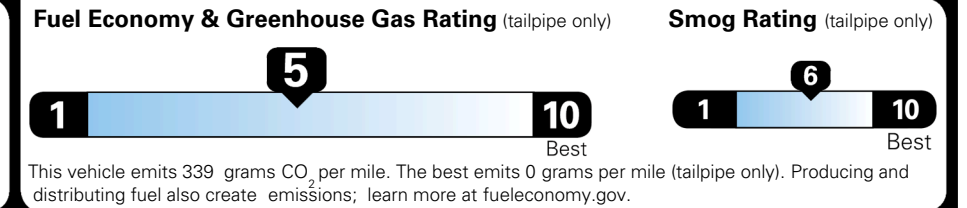

Actual results will vary for many reasons, including driving conditions and how you drive and maintain your vehicle. The average new vehicle gets 29 MPG and costs $8,500 to fuel over 5 years. Cost estimates are based on 15,000 miles per year at $ 3.30 per gallon. MPGe is miles per gasoline gallon equivalent. Vehicle emissions are a significant cause of climate change and smog.

fueleconomy.gov

Calculate personalized estimates and compare vehicles

GOVERNMENT 5-STAR SAFETY RATINGS

Overall Vehicle Score ★ ★ ★ ★ ★

Based on the combined rating of frontal, side and rollover. Should ONLY be compared to other vehicles of similar size and weight.

Frontal Driver ★ ★ ★ ★ ★
Crash Passenger ★ ★ ★ ★ ★

Based on the risk of injury in a frontal impact. Should ONLY be compared to other vehicles of similar size and weight.

Side Front seat ★ ★ ★ ★ ★
Crash Rear seat ★ ★ ★ ★ ★

Star ratings based on the risk of injury in a side impact.

Rollover ★ ★ ★ ★ ★

Star ratings based on the risk of rollover in a single-vehicle crash.

Star ratings range from 1 to 5 stars (★★★★★) with 5 being the highest.

Source: National Highway Traffic Safety Administration (NHTSA).

www.safercar.gov or 1-888-327-4236

Manufacturer's suggested retail price includes Manufacturer's recommended pre-delivery service. License and title fees, state and local taxes and other dealer installed options and accessories are not included in the manufacturer's suggested retail price.

PARTS CONTENT INFORMATION

FOR VEHICLES IN THIS CAR LINE U.S./CANADIAN PARTS CONTENT: 55 %

MAJOR SOURCES OF FOREIGN PARTS: KOREA: 30%

NOTE: PARTS CONTENT DOES NOT INCLUDE FINAL ASSEMBLY, DISTRIBUTION, OR OTHER NON-PARTS COSTS.

FOR THIS VEHICLE FINAL ASSEMBLY POINT: WEST POINT, GA, USA

COUNTRY OF ORIGIN

ENGINE (MOTOR): USA

TRANSMISSION: USA

*Additional terms and conditions apply.

**Kia Connect may be currently unavailable for some Model Year 2022 and newer vehicles sold or purchased in Massachusetts; please see owners.kia.com for more information.

NOTE: When you purchase this vehicle, Kia America, Inc. collects personal information you provide to the dealership. For information on our collection and use of personal information and your rights, please see our Privacy Policy on www.kia.com.