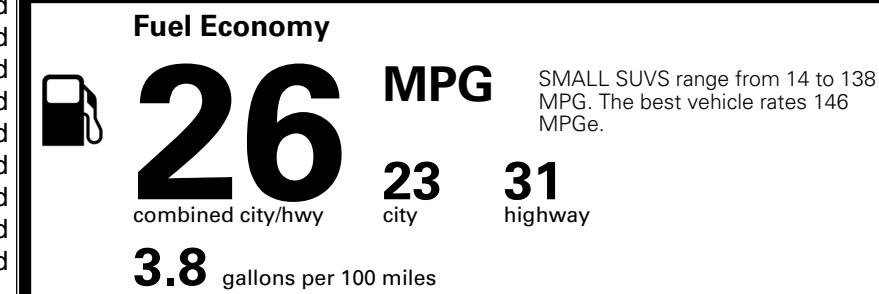

TOTAL ADDITIONAL WEIGHT: 16.3

EPA DOT Fuel Economy and Environment

Gasoline Vehicle

You spend \$1,000 more in fuel costs over 5 years
 compared to the average new vehicle.

Annual fuel cost \$1,900

Actual results will vary for many reasons, including driving conditions and how you drive and maintain your vehicle. The average new vehicle gets 29 MPG and costs \$8,500 to fuel over 5 years. Cost estimates are based on 15,000 miles per year at \$ 3.30 per gallon. MPGe is miles per gasoline gallon equivalent. Vehicle emissions are a significant cause of climate change and smog.