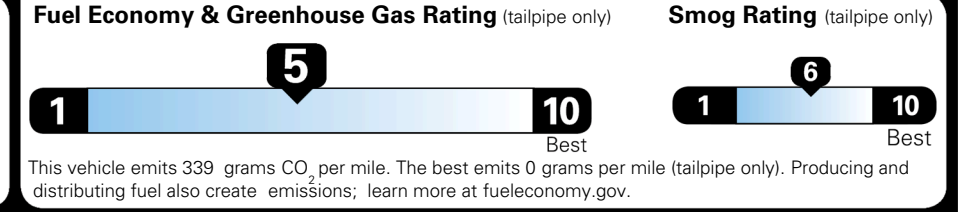

TOTAL ADDITIONAL WEIGHT: 16.3

EPA DOT Fuel Economy and Environment

Gasoline Vehicle

You spend \$1,000 more in fuel costs over 5 years
 compared to the average new vehicle.

Annual fuel cost \$1,900

Actual results will vary for many reasons, including driving conditions and how you drive and maintain your vehicle. The average new vehicle gets 29 MPG and costs \$8,500 to fuel over 5 years. Cost estimates are based on 15,000 miles per year at \$ 3.30 per gallon. MPGe is miles per gasoline gallon equivalent. Vehicle emissions are a significant cause of climate change and smog.