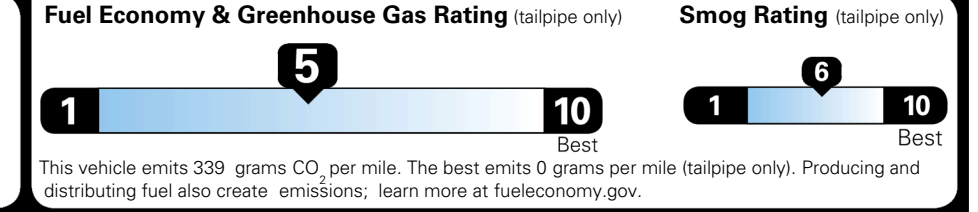

\$495.00
 \$265.00
 \$45.00
 \$160.00
 \$75.00

MSRP INCLUDING OPTIONS

\$ 36,330.00

INLAND FREIGHT AND HANDLING

\$ 1,495.00

TOTAL MANUFACTURER'S SUGGESTED RETAIL PRICE ▶

\$ 37,825.00

TOTAL ADDITIONAL WEIGHT: 16.3

EPA DOT Fuel Economy and Environment

Gasoline Vehicle

You spend
\$1,000
 more in fuel costs
 over 5 years
 compared to the
 average new vehicle.

Annual fuel cost
\$1,900

Actual results will vary for many reasons, including driving conditions and how you drive and maintain your vehicle. The average new vehicle gets 29 MPG and costs \$8,500 to fuel over 5 years. Cost estimates are based on 15,000 miles per year at \$ 3.30 per gallon. MPGe is miles per gasoline gallon equivalent. Vehicle emissions are a significant cause of climate change and smog.