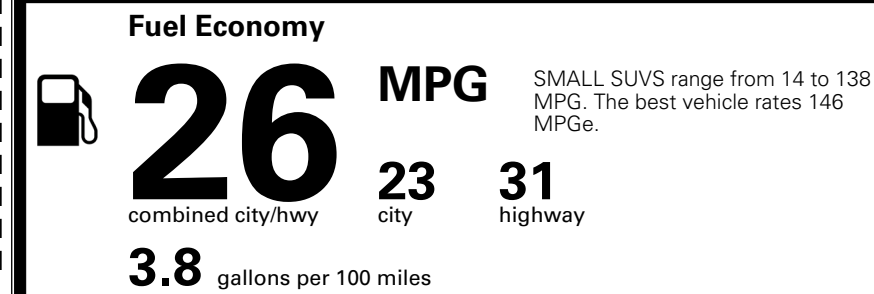

EXTERIOR

17" Alloy Wheels
LED Projector Headlights w/ Auto-On/Off
LED Positioning Lights
Power Adj. Heated Outside Mirrors w/LED Turn Signals
Compact Spare Tire

WARRANTY

10 Year/100,000 Mile Limited Powertrain Warranty
5 Year/60,000 Mile Limited Basic Warranty
5 Year/60,000 Mile Roadside Assistance

MANUFACTURER'S SUGGESTED RETAIL PRICE ▶

$ 35,290.00

COMPARE S FWD FEATURES

Added to/in place of standard LX FWD features
- 18" Alloy Wheels
- Roof Rails
- Parking Distance Warning-Forward/Reverse
- SynTex Seating Material
- Power Adj. Driver's Seat w/ Power Lumbar
- Wireless Phone Charger
- Heated Front Seats
- Dual-Zone Automatic Climate Control

ADDITIONAL INSTALLED EQUIPMENT: (In addition to or in place of standard features)

Wolf Gray Paint
All Weather Floor Mats
First Aid Kit, Small
Mud Guards
Roadside Assistance Kit

Included
Included
Included
Included
Included
Included
Included
Included

$495.00
$265.00
$45.00
$160.00
$75.00

MSRP INCLUDING OPTIONS

$ 36,330.00

INLAND FREIGHT AND HANDLING

$ 1,495.00

TOTAL MANUFACTURER'S SUGGESTED RETAIL PRICE ▶

$ 37,825.00

TOTAL ADDITIONAL WEIGHT: 16.3

EPA DOT Fuel Economy and Environment

Gasoline Vehicle