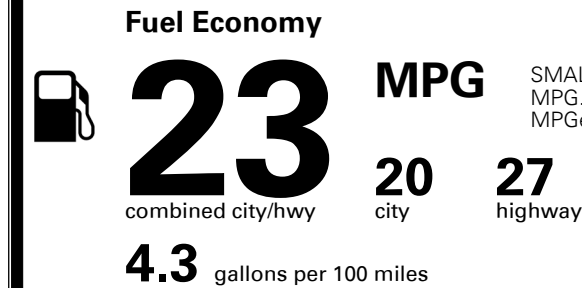

EPA DOT Fuel Economy and Environment

Gasoline Vehicle

SMALL SUVs range from 14 to 125 MPG. The best vehicle rates 146 MPGe.

You spend $2,250 more in fuel costs over 5 years compared to the average new vehicle.

Annual fuel cost $2,150

Fuel Economy & Greenhouse Gas Rating (tailpipe only)