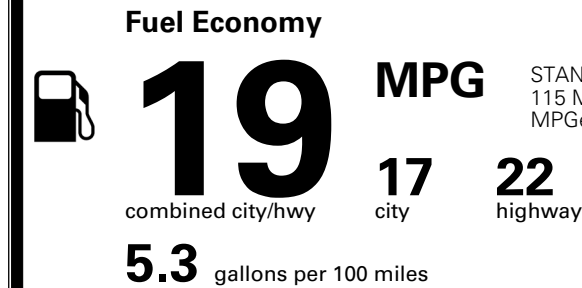

INLAND FREIGHT AND HANDLING \$ 1,545.00

TOTAL MANUFACTURER'S SUGGESTED RETAIL PRICE ▶ \$ 59,345.00

TOTAL ADDITIONAL WEIGHT: 15.2

*Additional terms and conditions apply.

**Kia Connect may be currently unavailable for some Model Year 2022 and newer vehicles sold or purchased in Massachusetts; please see owners.kia.com for more information.

EPA DOT Fuel Economy and Environment

Gasoline Vehicle

STANDARD SUVs range from 13 to 115 MPG. The best vehicle rates 146 MPGe.

You spend \$4,250 more in fuel costs over 5 years compared to the average new vehicle.