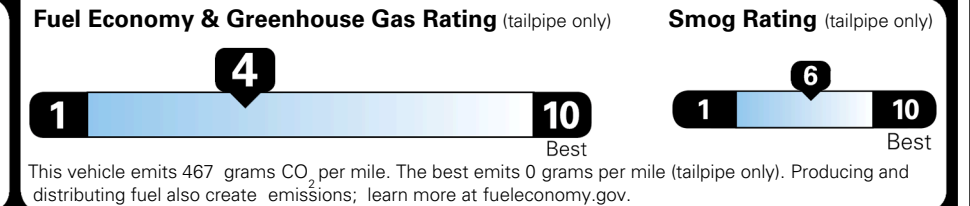

Actual results will vary for many reasons, including driving conditions and how you drive and maintain your vehicle. The average new vehicle gets 29 MPG and costs $8,000 to fuel over 5 years. Cost estimates are based on 15,000 miles per year at $ 3.10 per gallon. MPGe is miles per gasoline gallon equivalent. Vehicle emissions are a significant cause of climate change and smog.

fueleconomy.gov

Calculate personalized estimates and compare vehicles

GOVERNMENT 5-STAR SAFETY RATINGS

Overall Vehicle Score Not Rated

Based on the combined rating of frontal, side and rollover. Should ONLY be compared to other vehicles of similar size and weight.

Frontal	Driver	Not Rated
Crash	Passenger	Not Rated

Based on the risk of injury in a frontal impact. Should ONLY be compared to other vehicles of similar size and weight.

Side	Front seat	Not Rated
Crash	Rear seat	Not Rated

Star ratings based on the risk of injury in a side impact.

Rollover Not Rated

Star ratings based on the risk of rollover in a single-vehicle crash.

Star ratings range from 1 to 5 stars (★★★★★) with 5 being the highest.

Source: National Highway Traffic Safety Administration (NHTSA).

www.safercar.gov or 1-888-327-4236

Manufacturer's suggested retail price includes Manufacturer's recommended pre-delivery service. License and title fees, state and local taxes and other dealer installed options and accessories are not included in the manufacturer's suggested retail price.

PARTS CONTENT INFORMATION

FOR VEHICLES IN THIS CAR LINE U.S./CANADIAN PARTS CONTENT: 50 %

MAJOR SOURCES OF FOREIGN PARTS: KOREA: 35%

NOTE: PARTS CONTENT DOES NOT INCLUDE FINAL ASSEMBLY, DISTRIBUTION, OR OTHER NON-PARTS COSTS.

FOR THIS VEHICLE FINAL ASSEMBLY POINT: WEST POINT, GA, USA

COUNTRY OF ORIGIN

ENGINE (MOTOR): KOREA

TRANSMISSION: USA