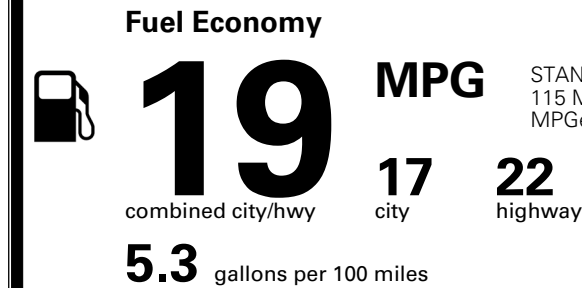

\$495.00
 \$295.00
 \$250.00
 \$65.00
 \$200.00

MSRP INCLUDING OPTIONS

\$ 58,095.00

INLAND FREIGHT AND HANDLING

\$ 1,545.00

TOTAL MANUFACTURER'S SUGGESTED RETAIL PRICE ▶

\$ 59,640.00

TOTAL ADDITIONAL WEIGHT: 15.2

EPA DOT Fuel Economy and Environment

Gasoline Vehicle

STANDARD SUVs range from 13 to 115 MPG. The best vehicle rates 146 MPGe.

You spend
\$4,250
 more in fuel costs
 over 5 years
 compared to the
 average new vehicle.